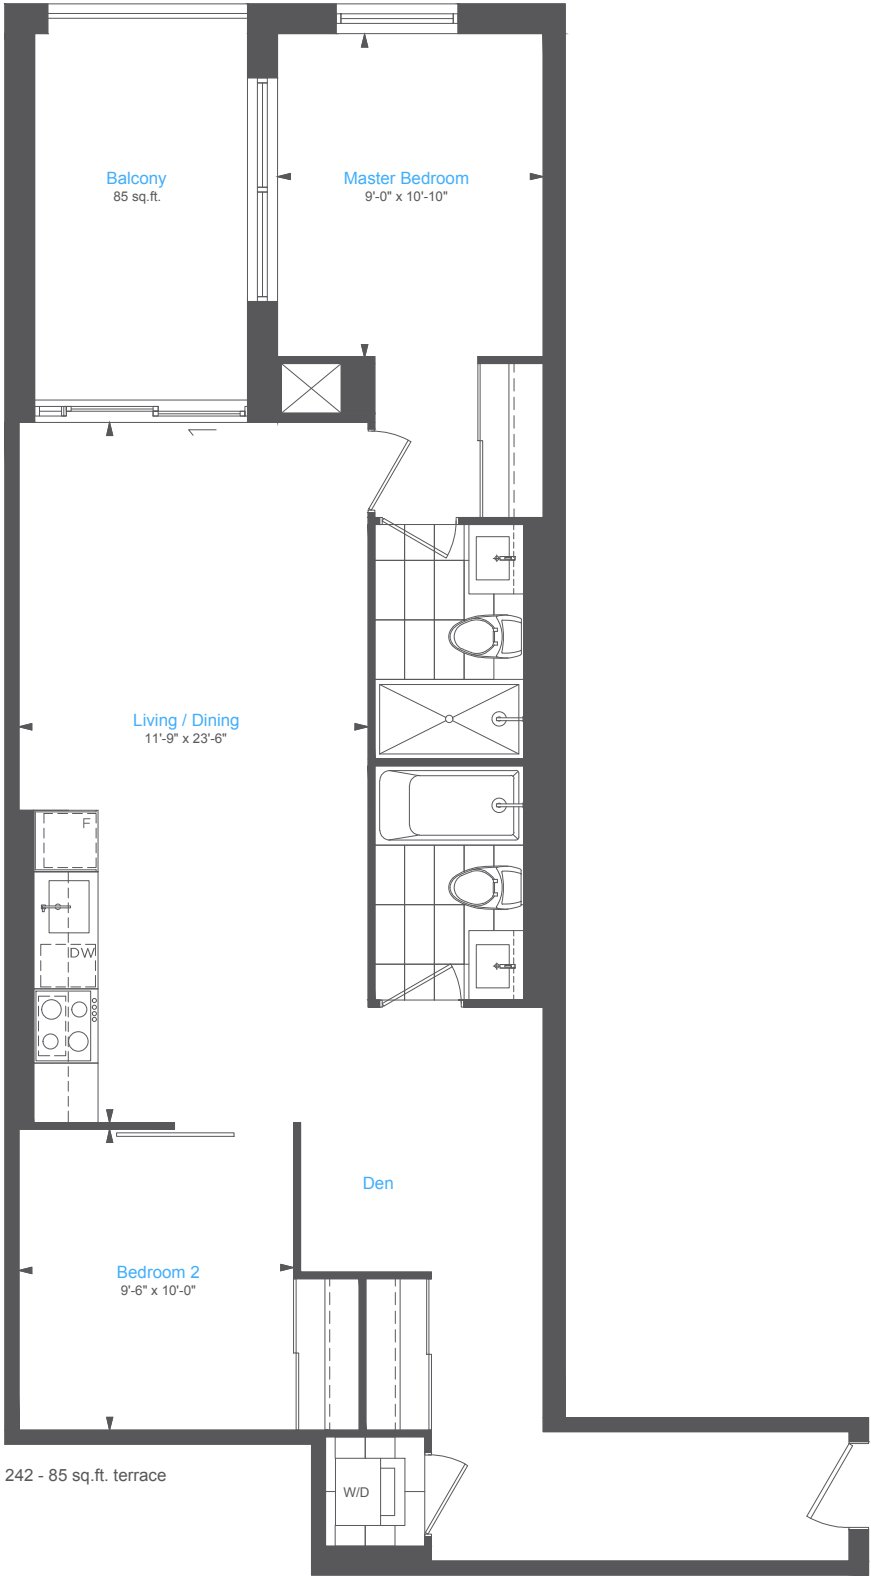

# The Row

TWO BEDROOM + DEN

850 SQ. FT.

BALCONY 85 SQ. FT.

242 | 321

## The CARNABY

LEVEL 2

LEVEL 3

All sizes and specifications are subject to change without notice. E. & O. E.

\*Terrace condition may require an interior step.