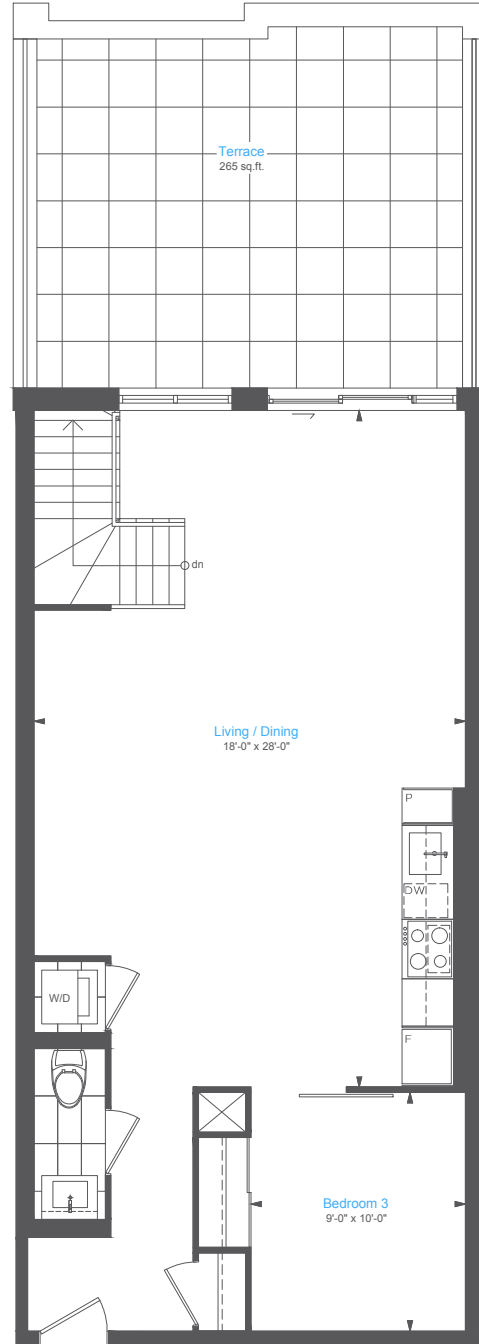

Carnaby Collection

THREE BEDROOM

1195 SQ. FT.

TERRACE 265 SQ. FT.

441 | 442 | 443

The CARNABY

lower level

upper level

All sizes and specifications are subject to change without notice. E. & O. E.
*Terrace condition may require an interior step.