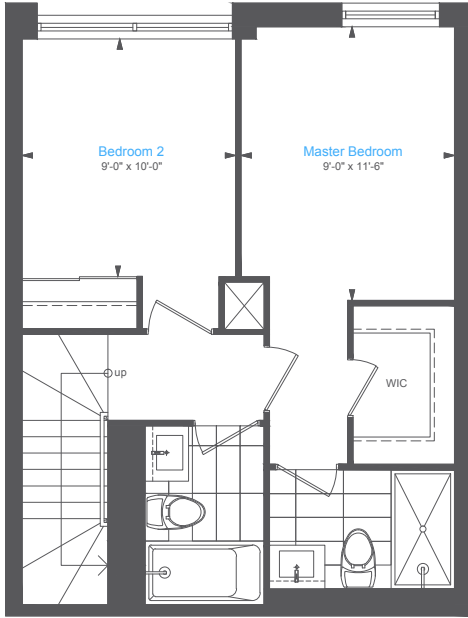

Carnaby Collection

THREE BEDROOM

1195 SQ. FT.

TERRACE 265 SQ. FT.

441 | 442 | 443

The CARNABY

lower level

upper level

All sizes and specifications are subject to change without notice. E. & O. E.
*Terrace condition may require an interior step.