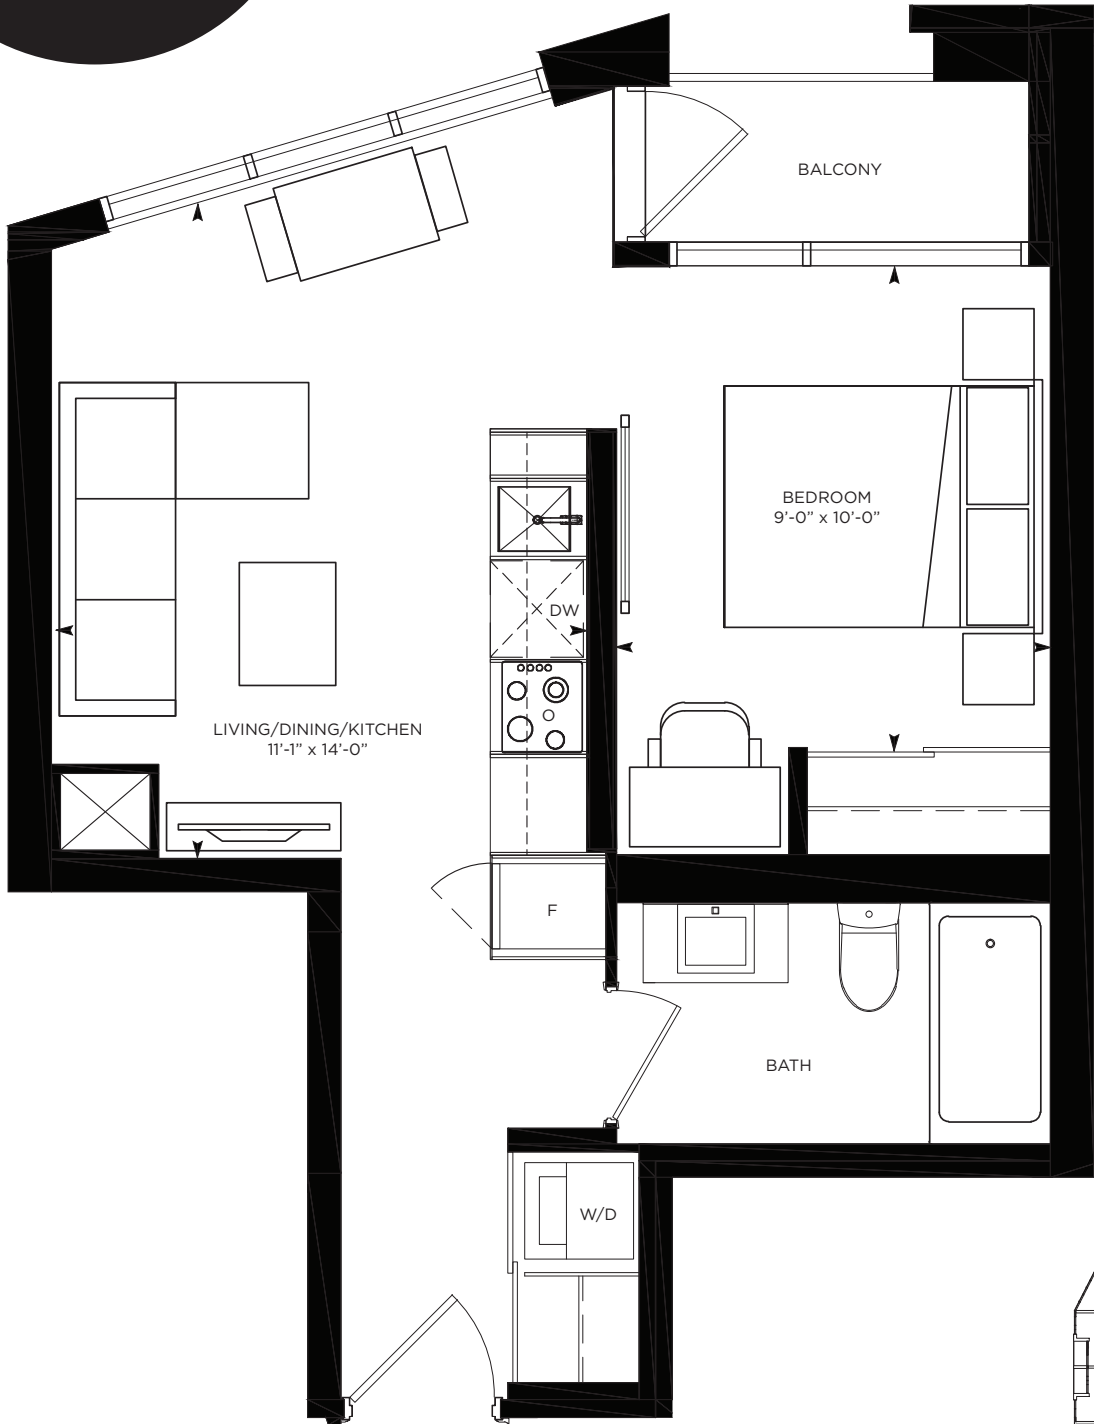

# CORE 450

1 BEDROOM  
450 SQ. FT.

All dimensions, areas and drawings are approximate and are subject to change without notice. Actual area may vary from the stated floor area. E.&O.E.