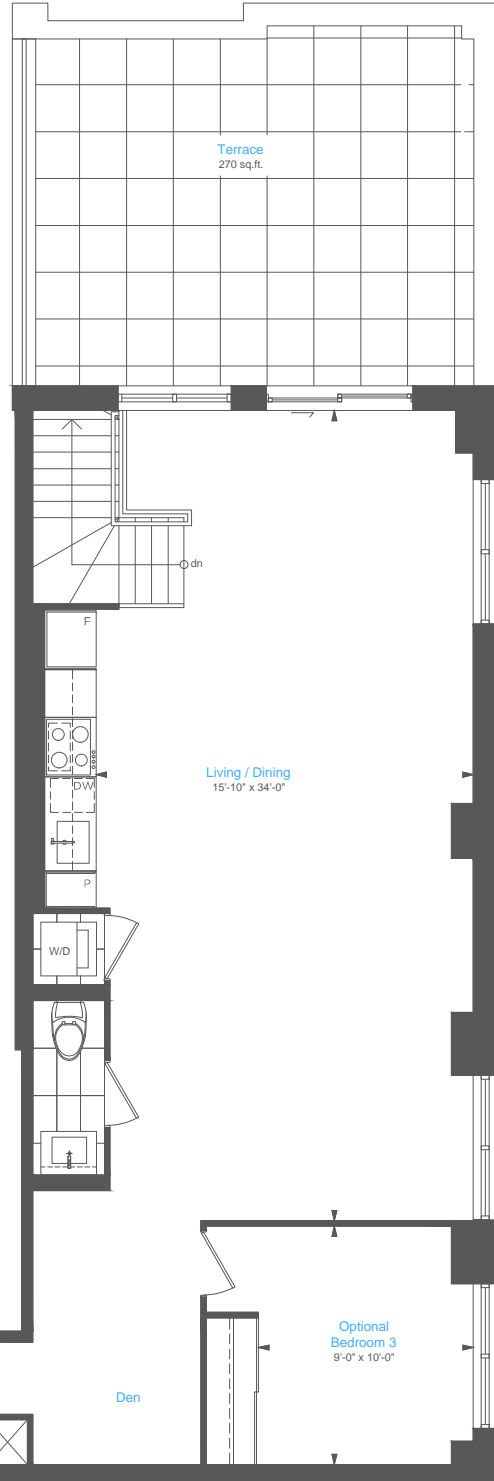

Carnaby Collection

THREE BEDROOM + DEN

1425 SQ. FT.

TERRACE 270 SQ. FT.

444

The CARNABY

lower level

upper level

All sizes and specifications are subject to change without notice. E. & O. E.
*Terrace condition may require an interior step.