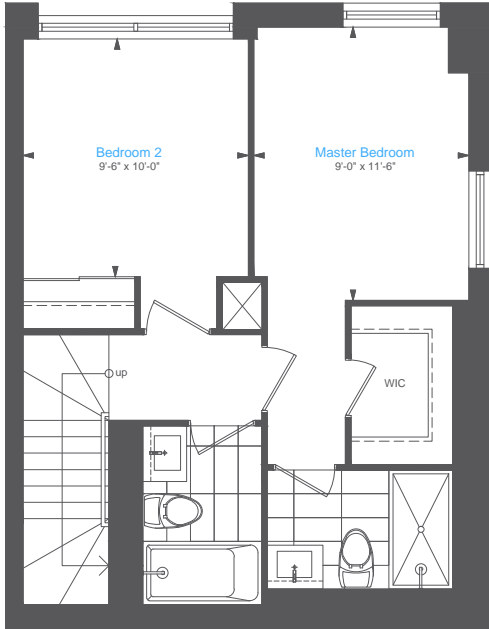

Carnaby Collection

THREE BEDROOM + DEN

1425 SQ. FT.

TERRACE 270 SQ. FT.

444

The CARNABY

lower level

upper level

All sizes and specifications are subject to change without notice. E. & O. E.
*Terrace condition may require an interior step.