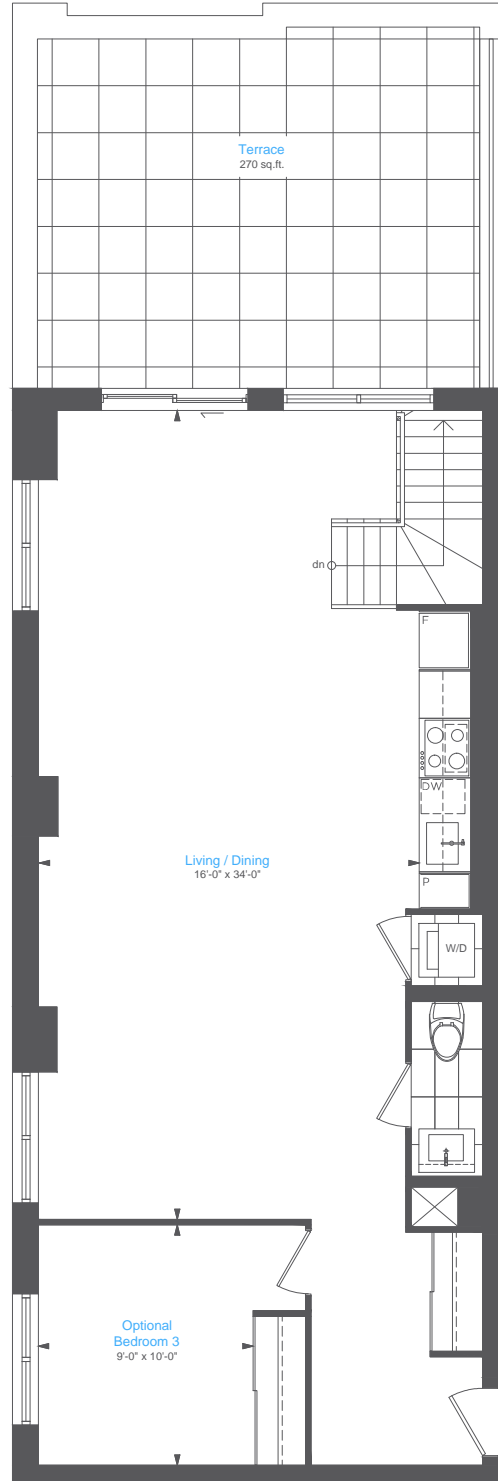

Carnaby Collection

THREE BEDROOM

1370 SQ. FT.

TERRACE 270 SQ. FT.

440

The CARNABY

lower level

upper level

All sizes and specifications are subject to change without notice. E. & O. E.
*Terrace condition may require an interior step.