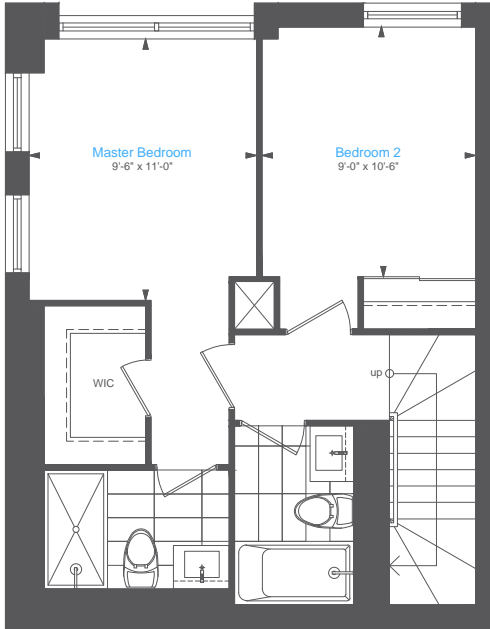

Carnaby Collection

THREE BEDROOM

1370 SQ. FT.

TERRACE 270 SQ. FT.

440

The CARNABY

lower level

upper level

All sizes and specifications are subject to change without notice. E. & O. E.
*Terrace condition may require an interior step.