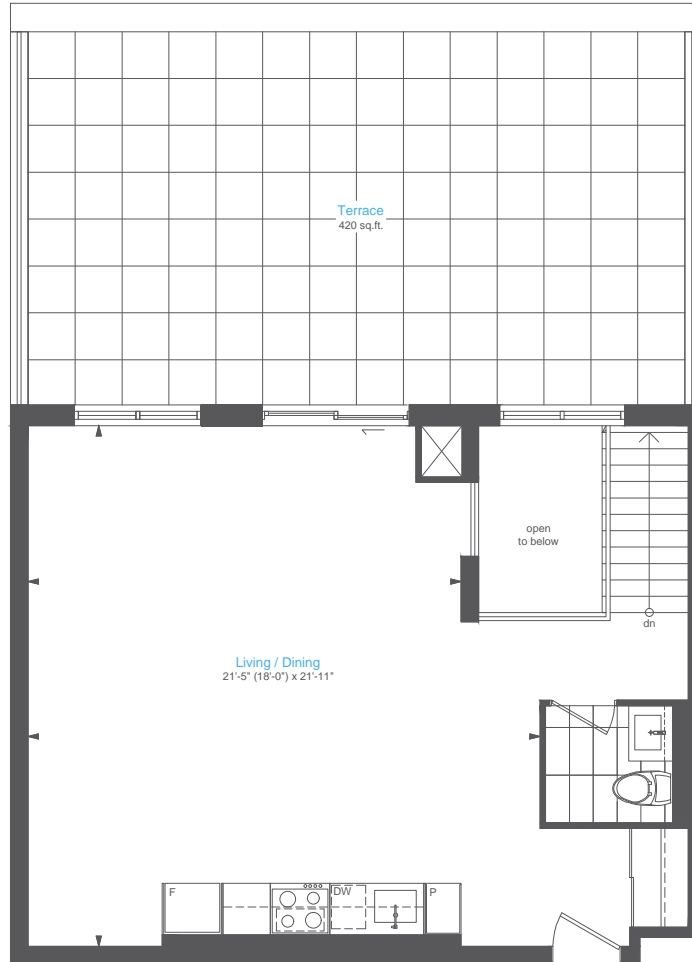

Carnaby Collection

THREE BEDROOM + DEN

1355 SQ. FT.

TERRACE 420 SQ. FT.

640 | 641

The CARNABY

upper level

lower level

LEVEL 5

LEVEL 6

QUEEN STREET WEST

All sizes and specifications are subject to change without notice. E. & O. E.
*Terrace condition may require an interior step.