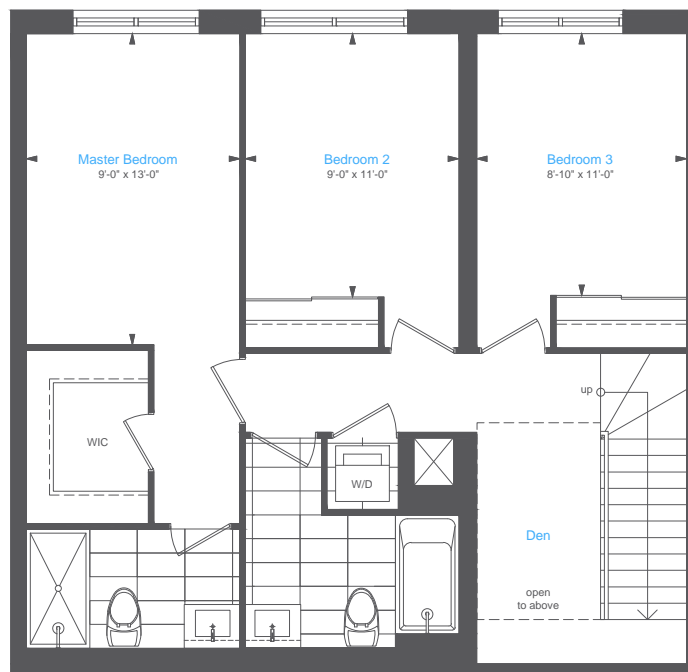

Carnaby Collection

THREE BEDROOM + DEN

1355 SQ. FT.

TERRACE 420 SQ. FT.

640 | 641

The CARNABY

upper level

lower level

LEVEL 5

LEVEL 6

QUEEN STREET WEST

All sizes and specifications are subject to change without notice. E. & O. E.
*Terrace condition may require an interior step.