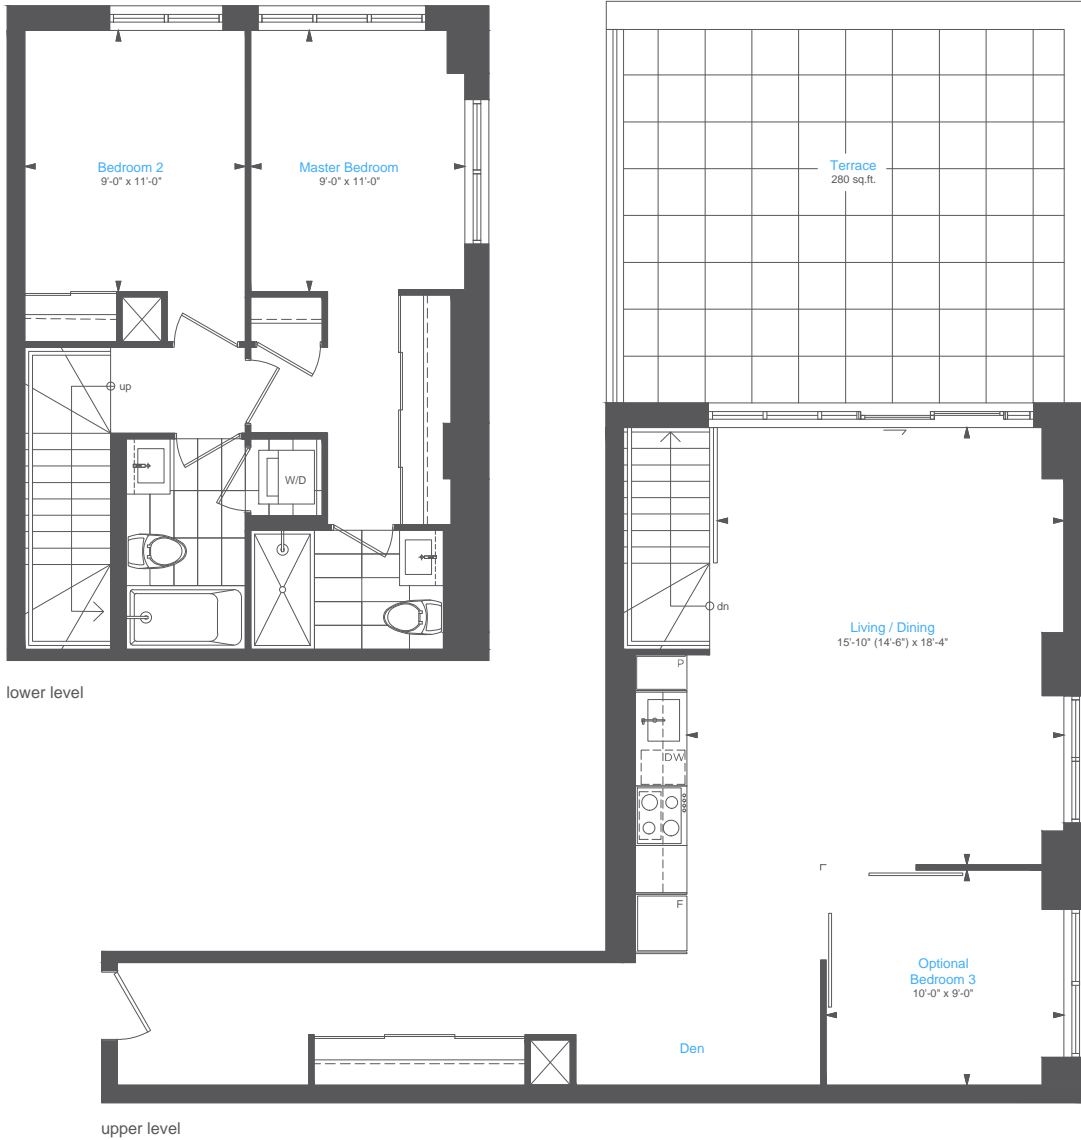

Carnaby Collection

THREE BEDROOM + DEN

1145 SQ. FT.

TERRACE 280 SQ. FT.

642

The CARNABY

All sizes and specifications are subject to change without notice. E. & O. E.
*Terrace condition may require an interior step.

LEVEL 5

LEVEL 6

QUEEN STREET WEST