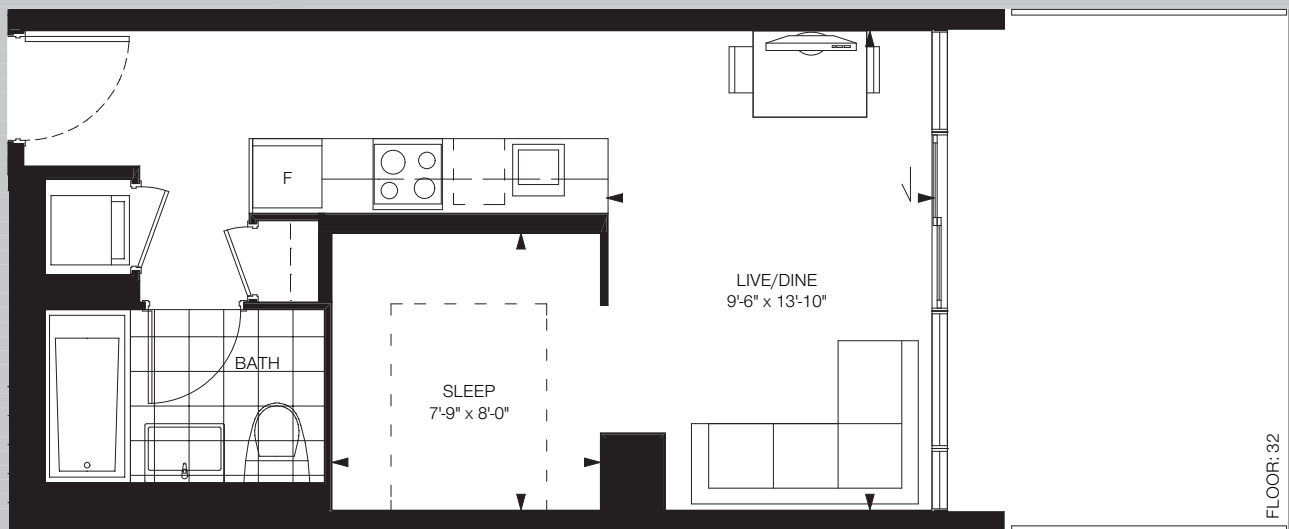

Studio / 401 sq.ft. + 133 sq.ft. Balcony
UNIT 09 STUDIO LEVEL 32

KEYPLAN FLOOR 32

Specifications are subject to change without notice. E. & O.E.