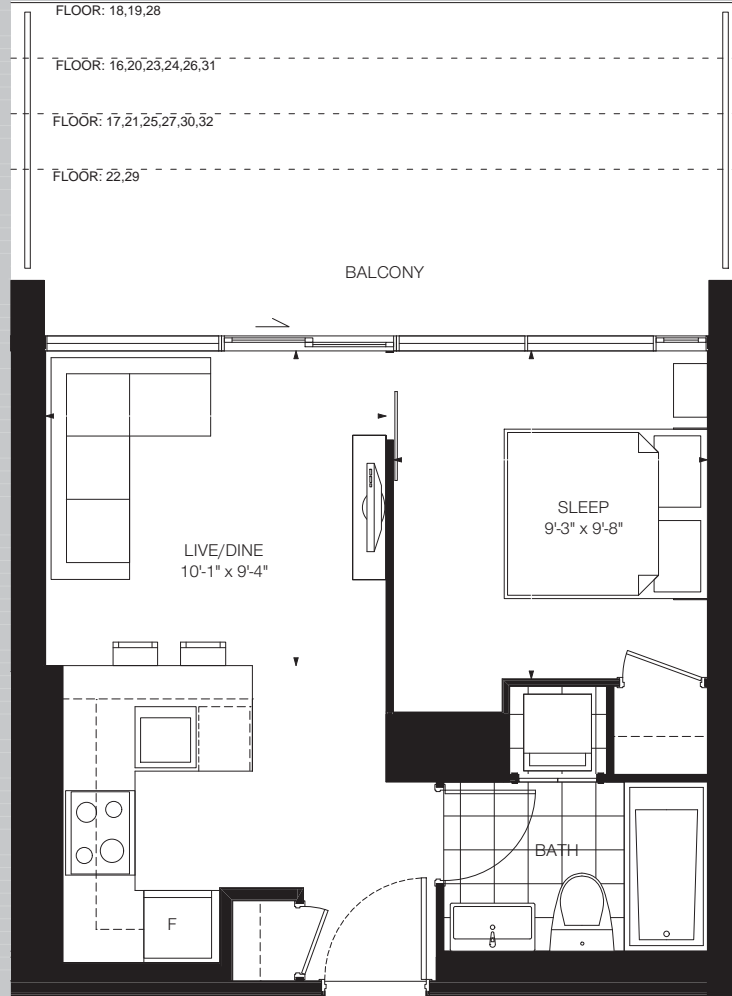

1 Bedroom / 401 sq.ft. + 99, 133, 167, 201 sq.ft. Balcony
UNIT 09 LEVELS 16-31

1THOUSAND BAY
CONDOMINIUMS ON THE PARK