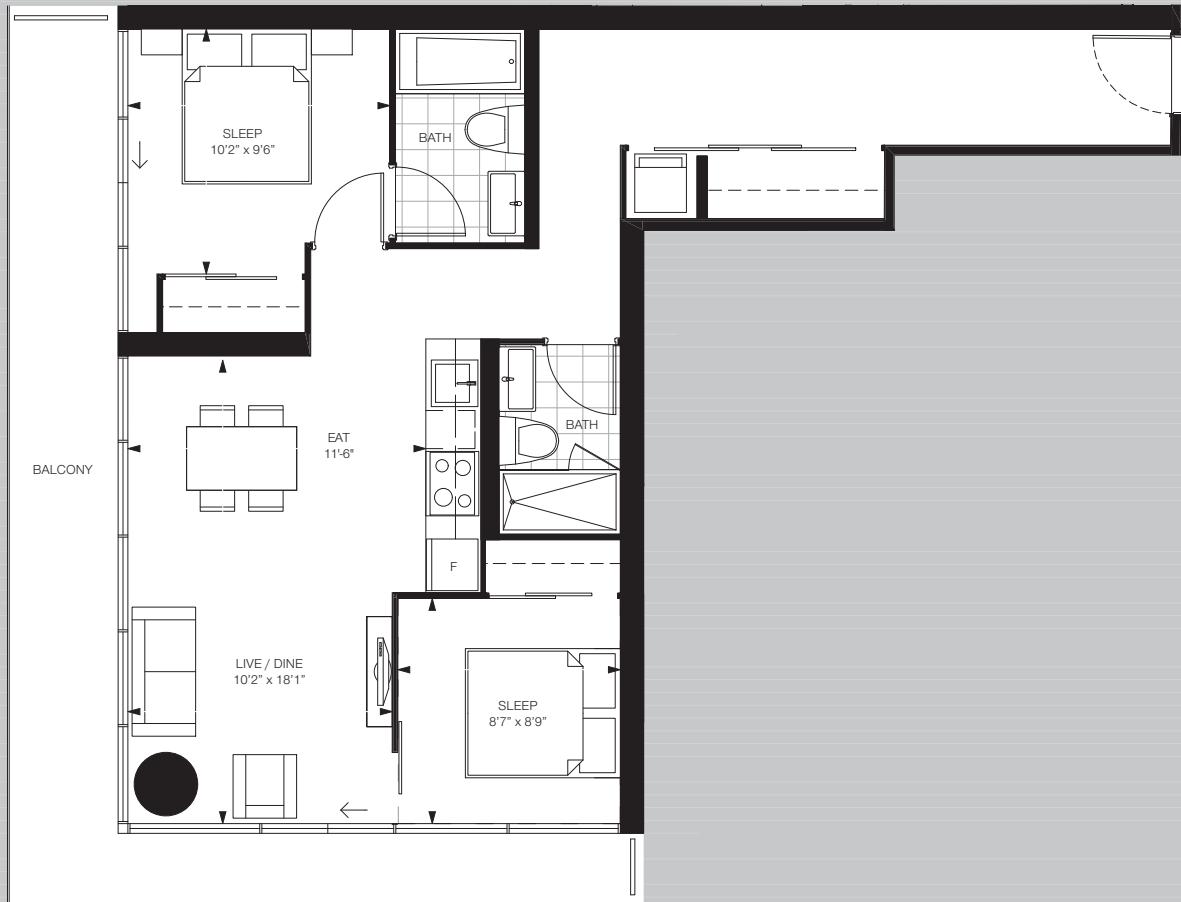

Two Bedroom / 768 sq.ft. + 199 sq.ft. Balcony

UNIT 11 LEVEL 3

1THOUSAND BAY
CONDOMINIUMS ON THE PARK