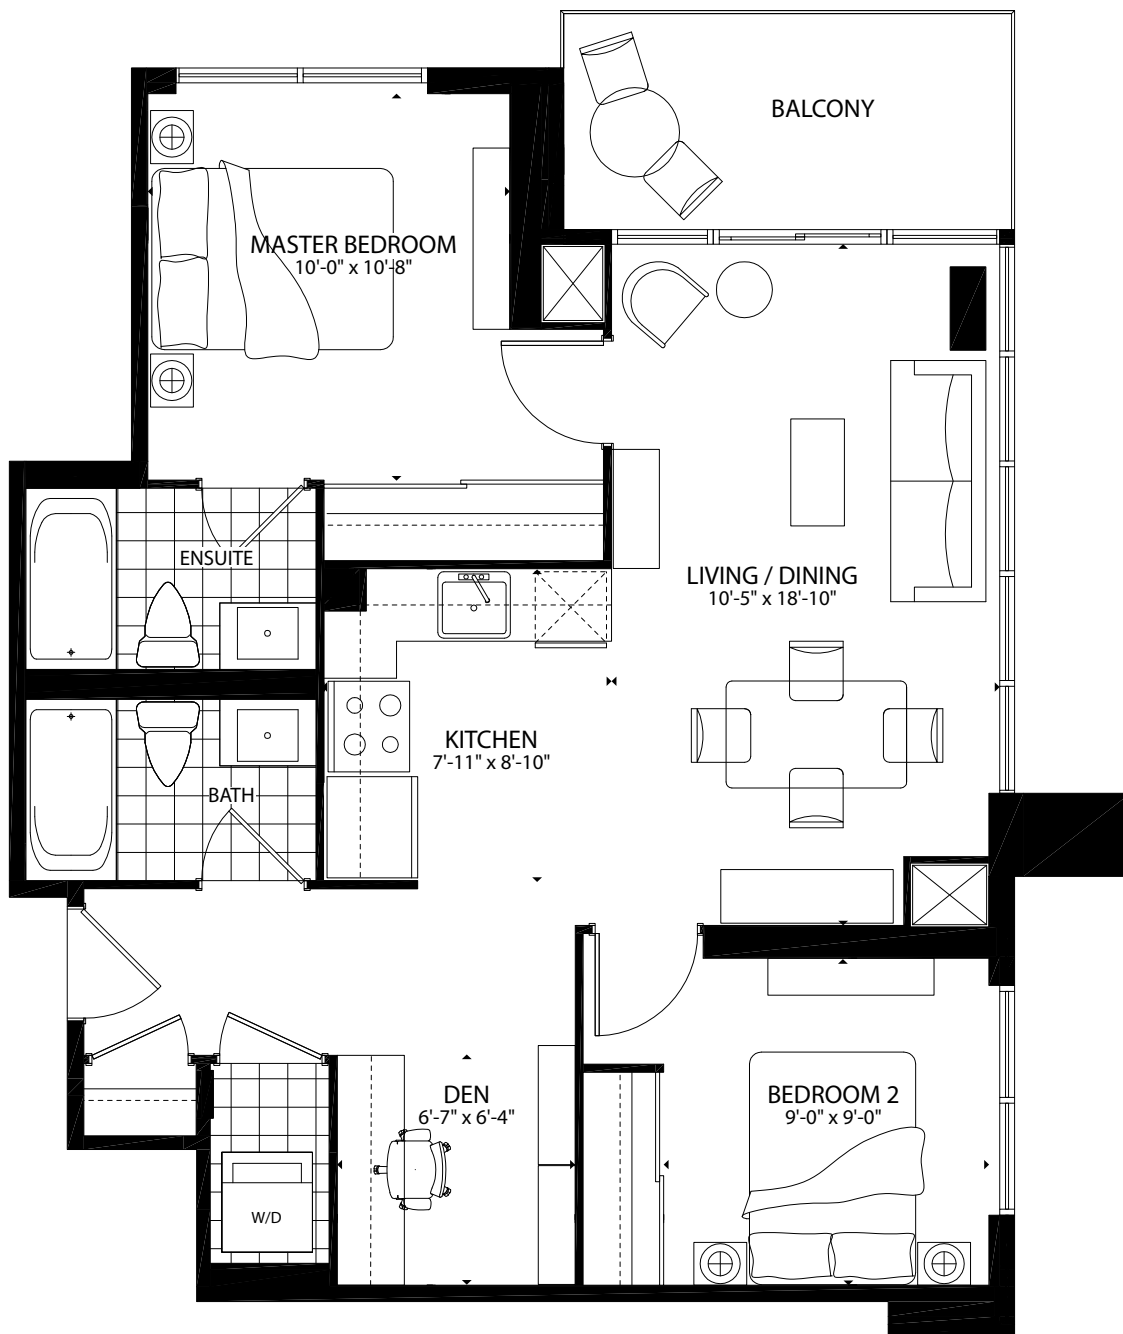

lucy 824 2 bed + den

interior 824 sq.ft. • balcony 75 sq.ft. • total 899 sq.ft.

FLOORS 10-23

NOTE: Floorplan and balcony sizes may vary depending on floors and unit locations in the building. Please see sales representative for further details. E. & O.E. 2013.