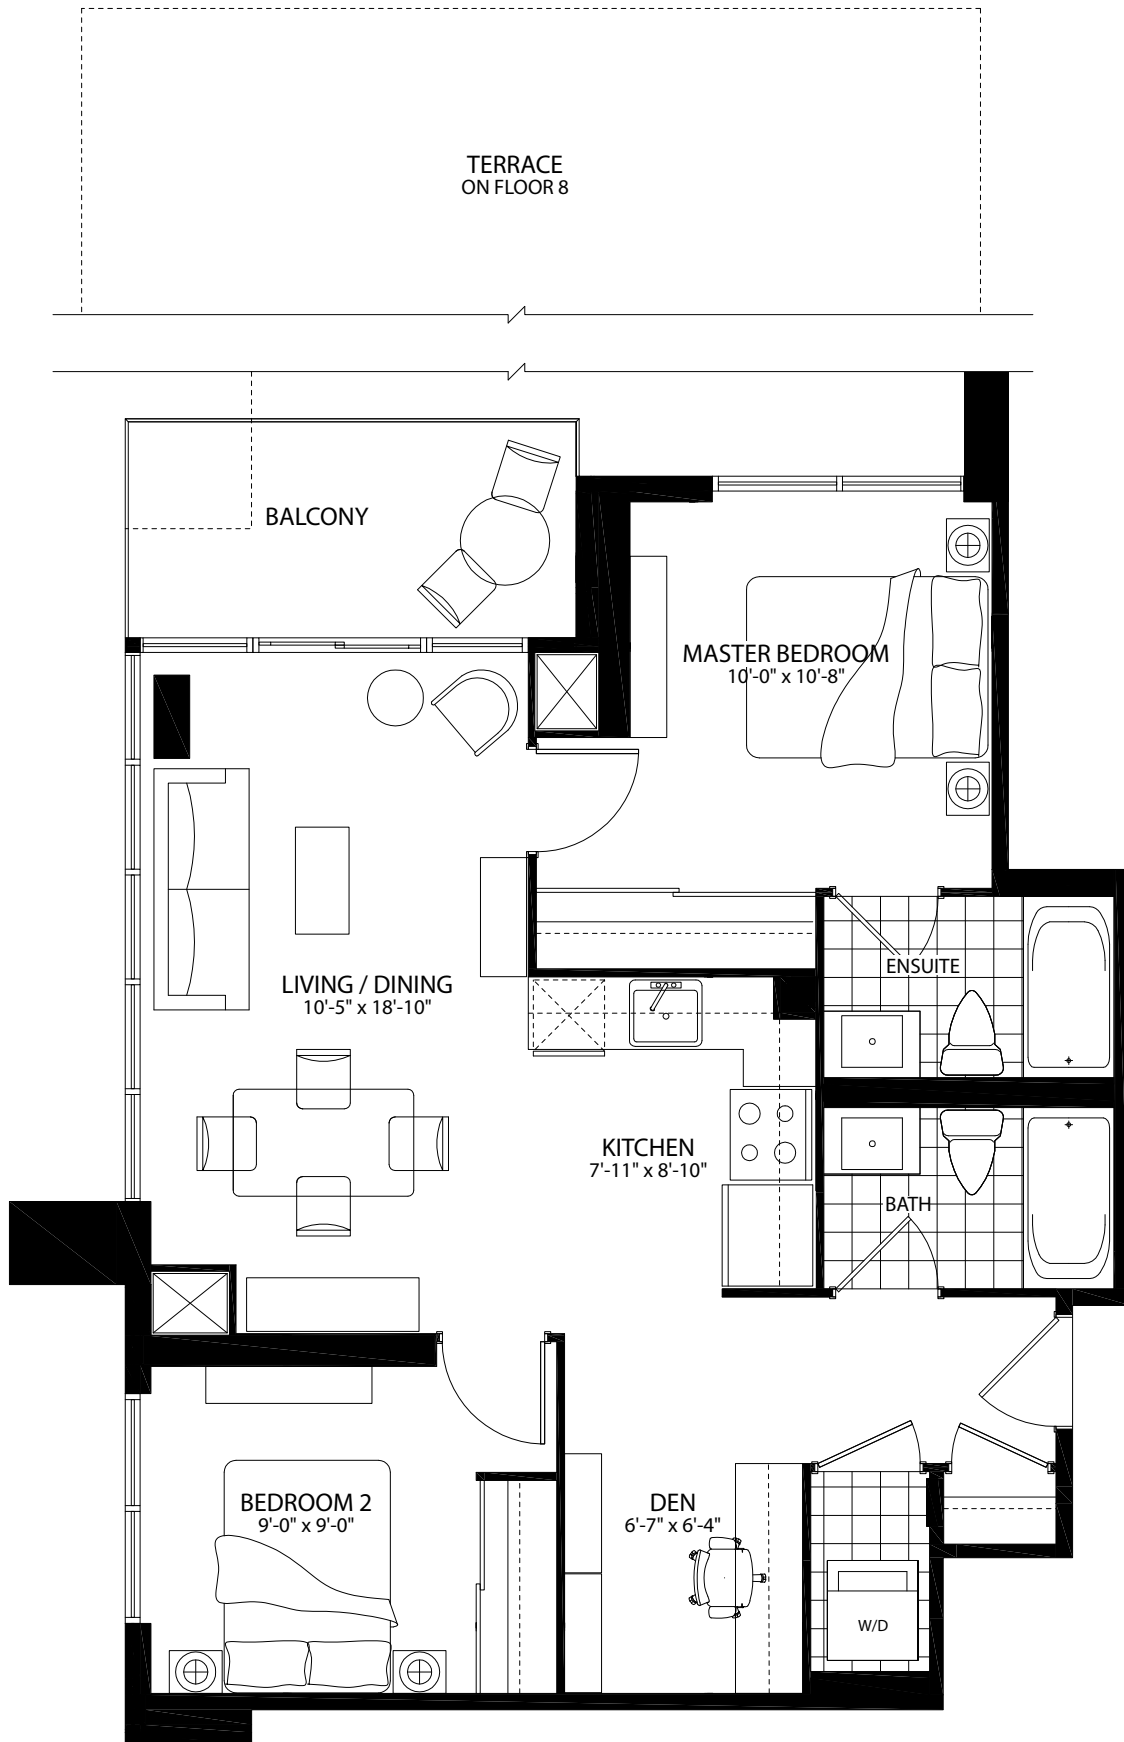

# lexy 823 2 bed + den

interior 823 sq.ft. • balcony 75 sq.ft. • total 898 sq.ft.  
 • terrace 672 sq.ft. • total 1,495 sq.ft. (8th floor)

FLOOR 8

FLOOR 9

FLOORS 10-23

NOTE: Floorplan and balcony sizes may vary depending on floors and unit locations in the building. Please see sales representative for further details. E. & O.E. 2013.