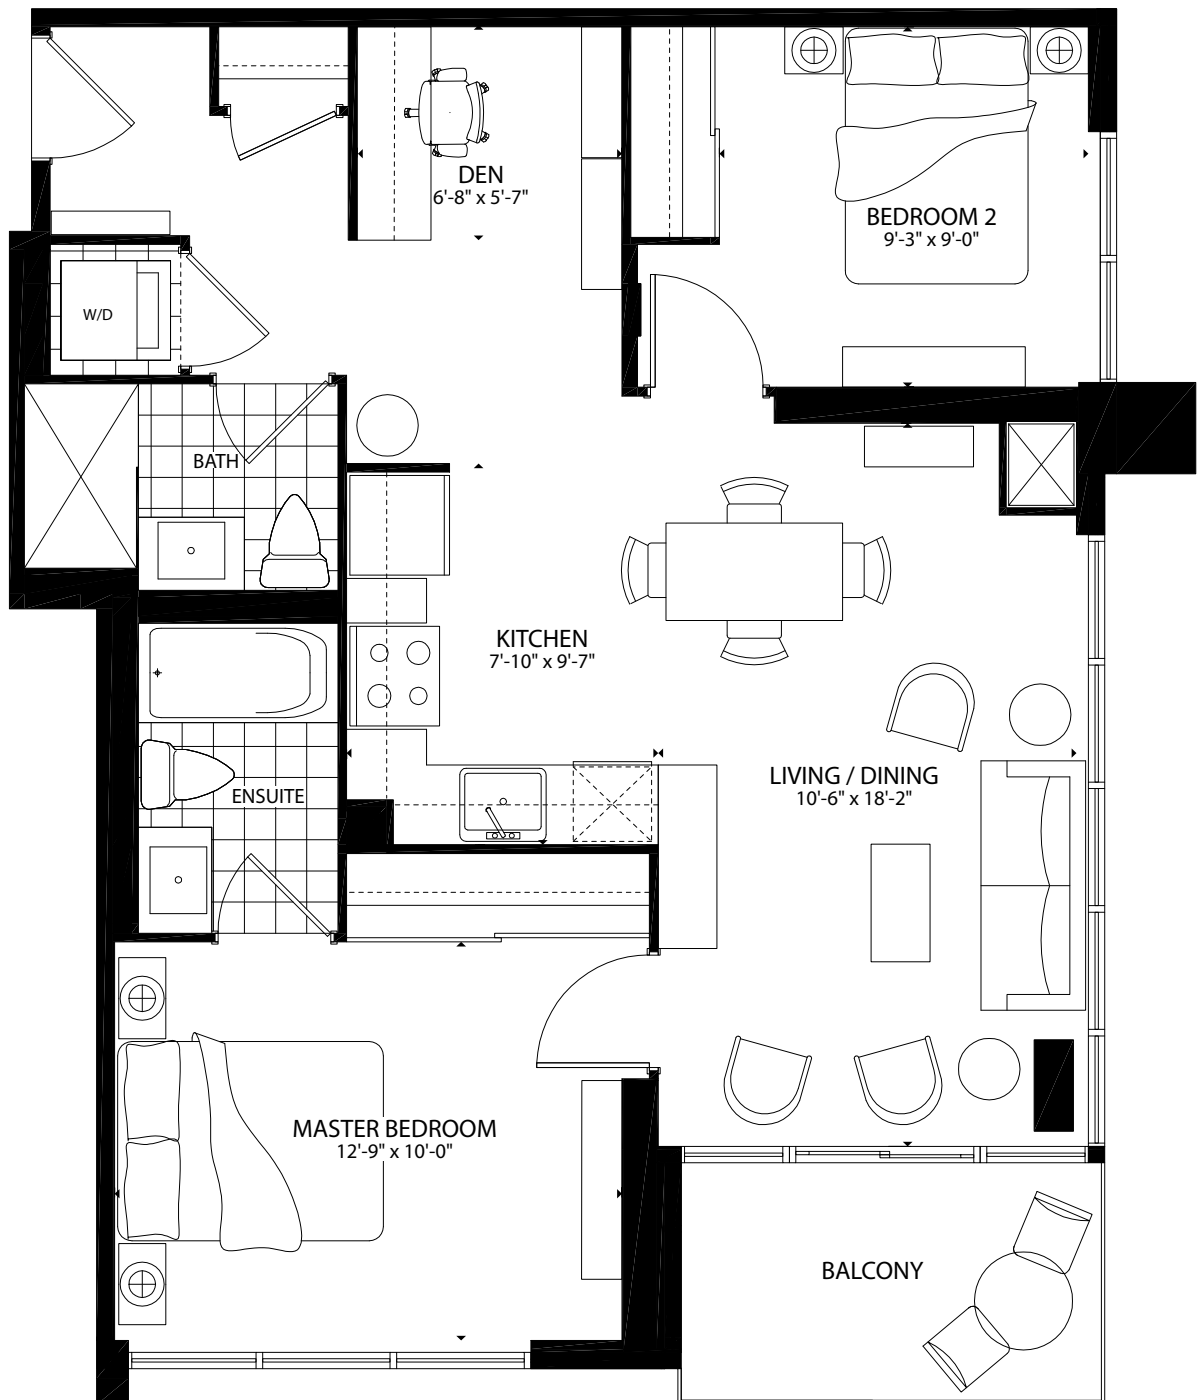

lana 842 2 bed + den

interior 842 sq.ft. • balcony 64 sq.ft. • total 906 sq.ft.

FLOORS 10-23

NOTE: Floorplan and balcony sizes may vary depending on floors and unit locations in the building. Please see sales representative for further details. E. & O.E. 2013.