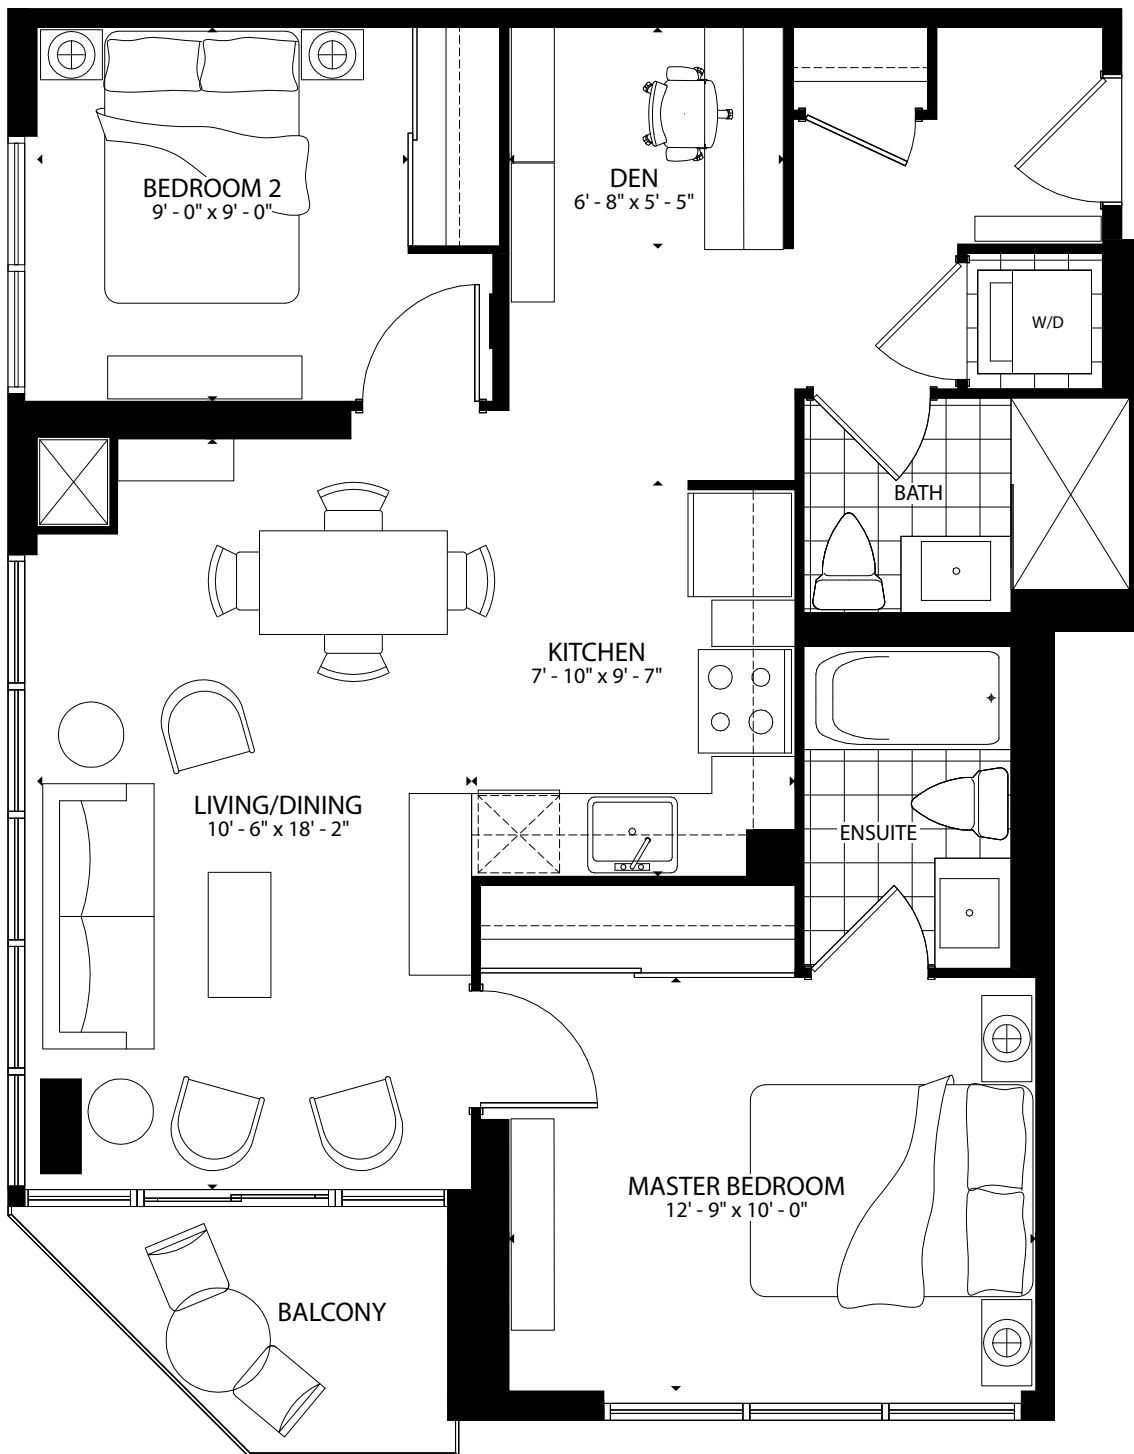

lily 842 2 bed + den

interior 842 sq.ft. • balcony 47 sq.ft. • total 889 sq.ft.
 • balcony 30 sq.ft. • total 872 sq.ft. (2nd floor)

NOTE: Floorplan and balcony sizes may vary depending on floors and unit locations in the building. Please see sales representative for further details. E. & O.E. 2013.