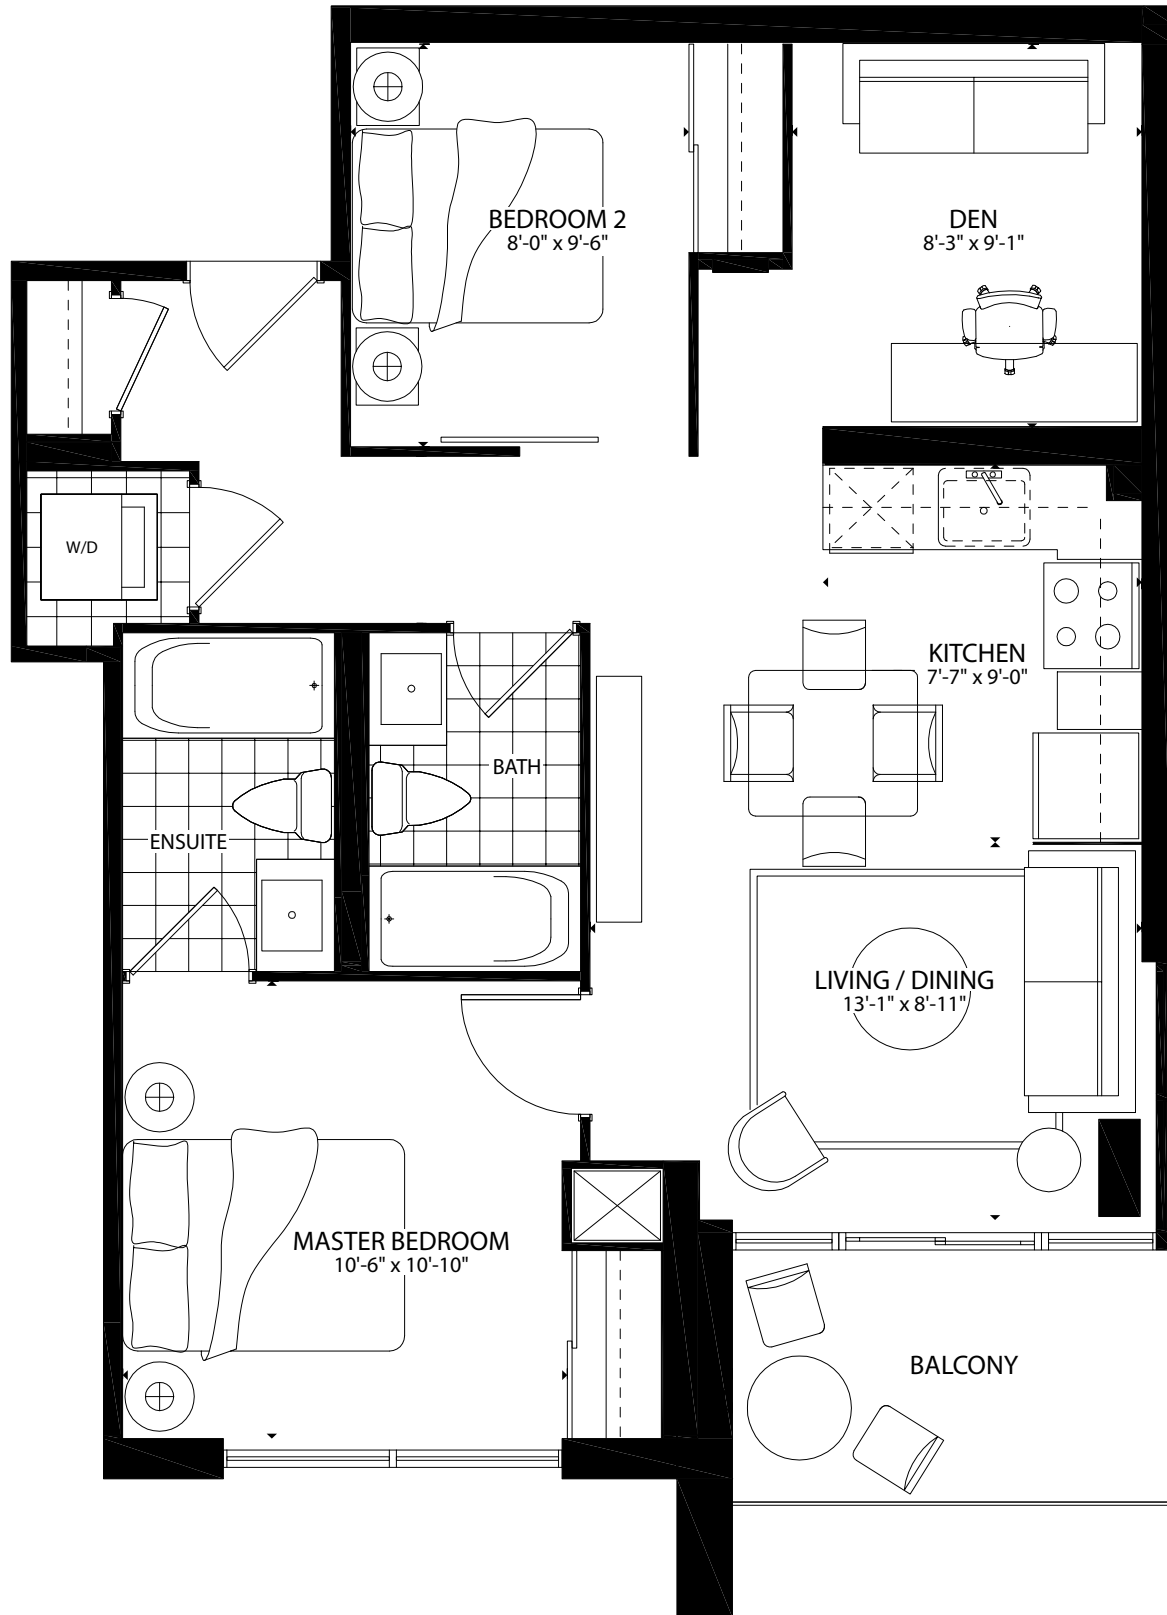

Iola 802 2 bed + den

interior 802 sq.ft. • balcony 66 sq.ft. • total 868 sq.ft.

NOTE: Floorplan and balcony sizes may vary depending on floors and unit locations in the building. Please see sales representative for further details. E. & O.E. 2013.