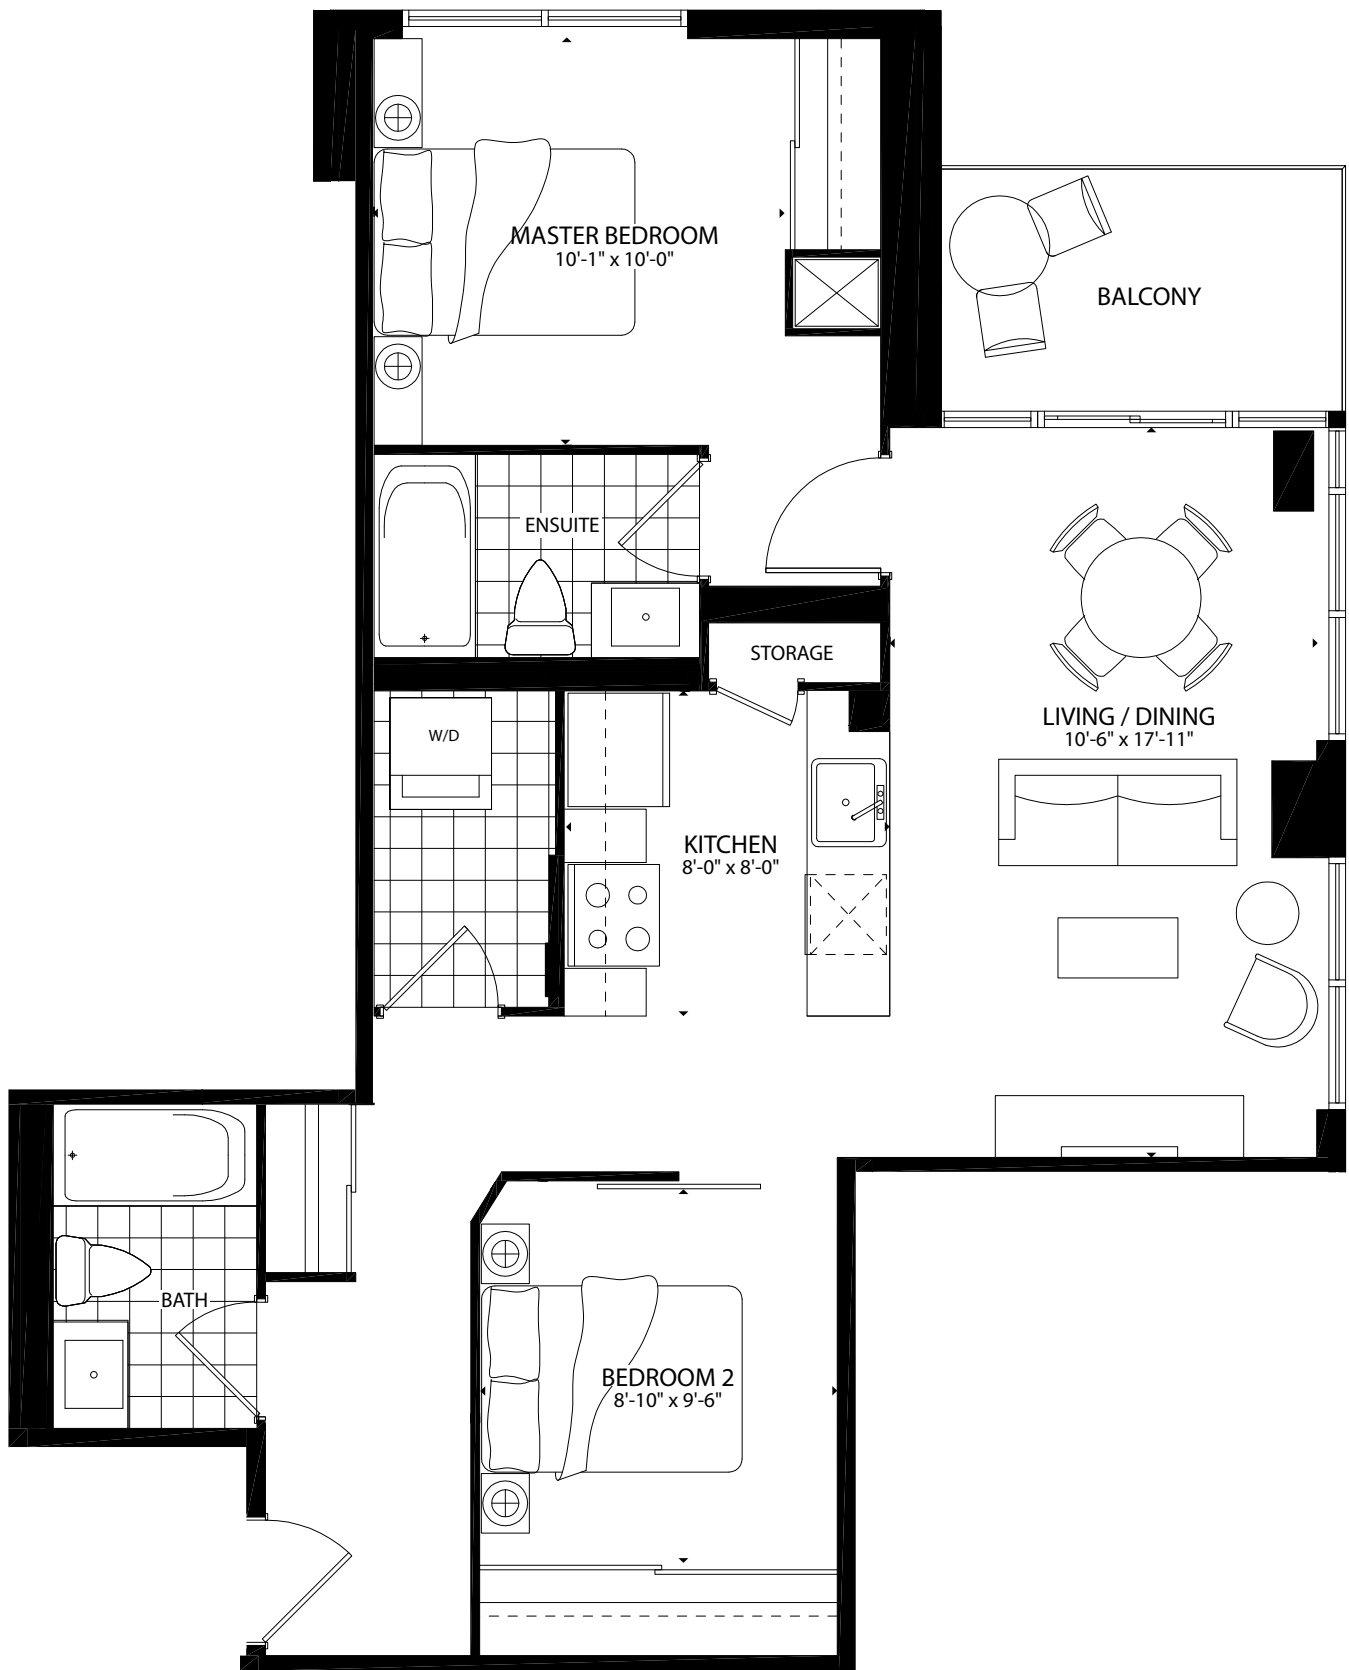

# sally 849 2 bed

interior 849 sq.ft. • balcony 60 sq.ft. • total 909 sq.ft.

FLOOR 2

FLOORS 3-4

FLOOR 5

FLOOR 6

FLOOR 7

NOTE: Floorplan and balcony sizes may vary depending on floors and unit locations in the building. Please see sales representative for further details. E. & O.E. 2013.