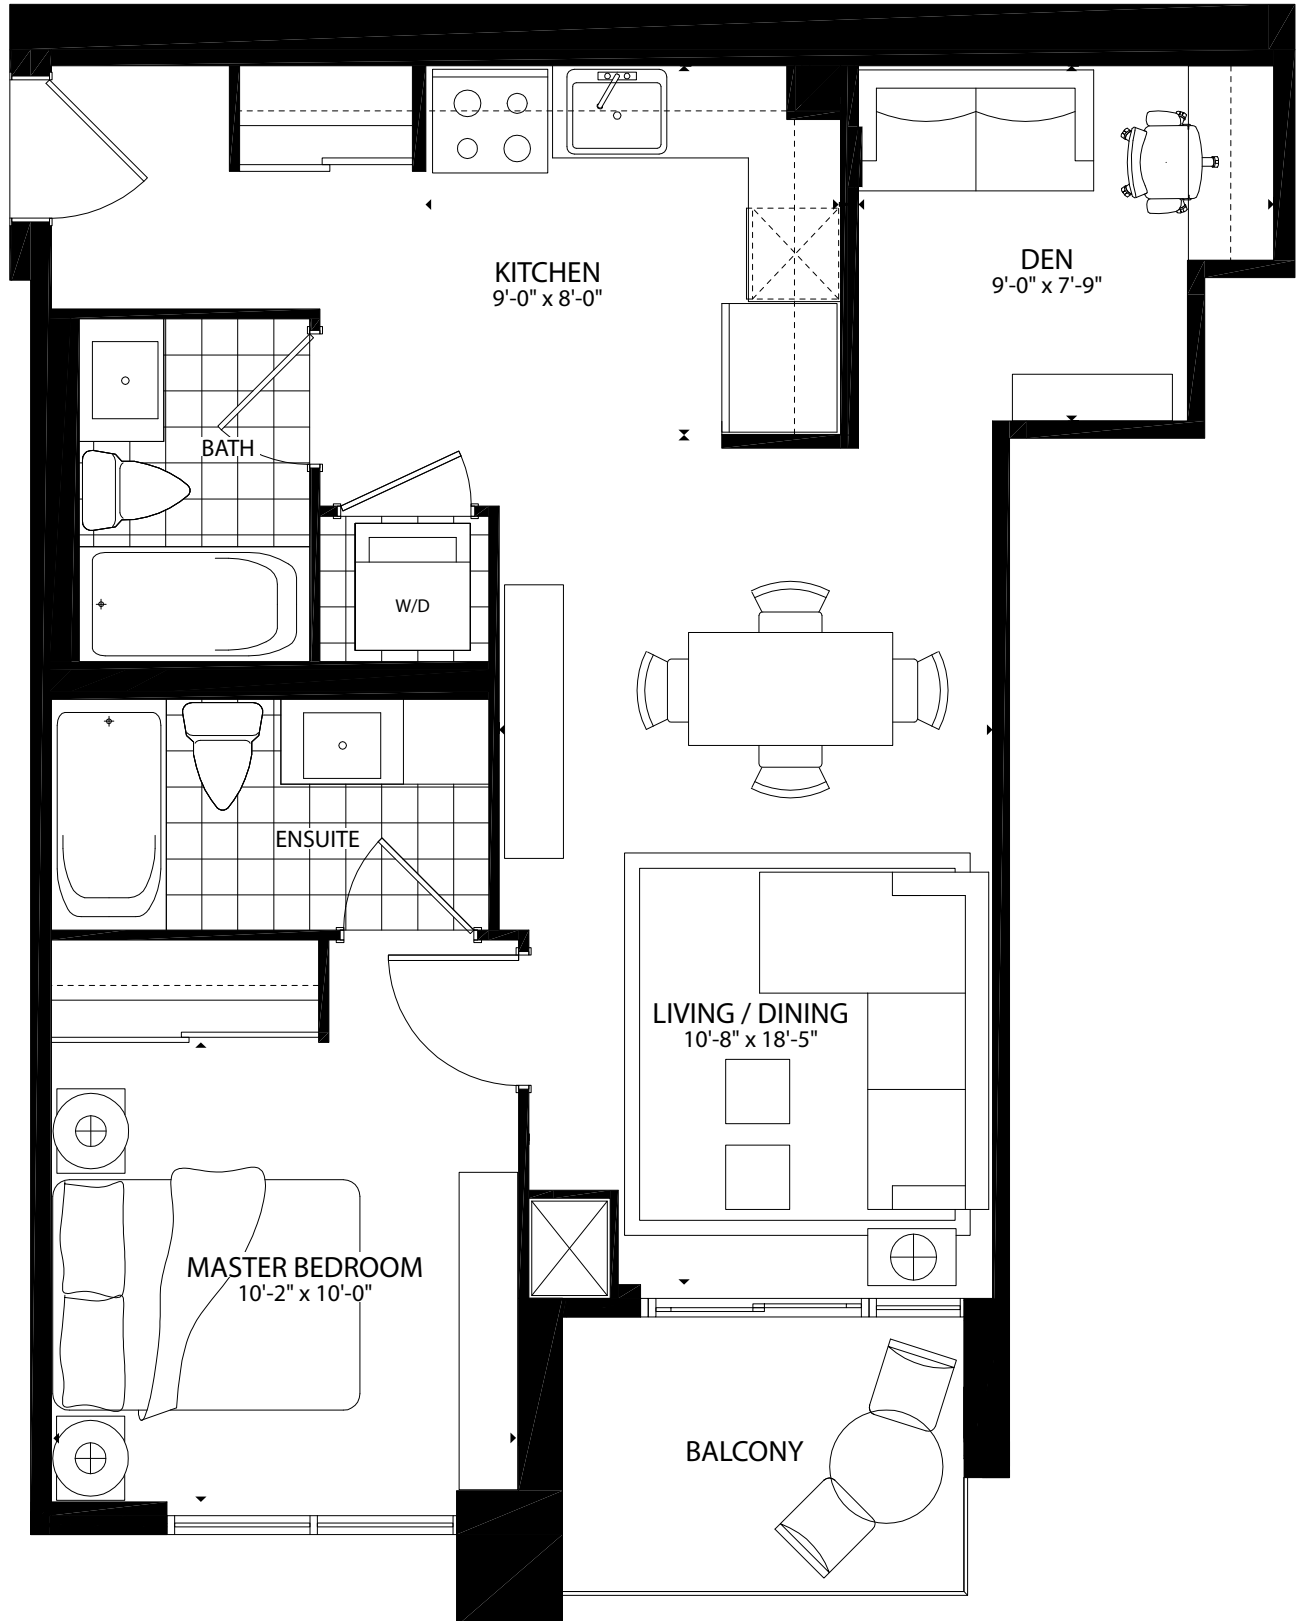

milo 715 1 bed + den

interior 715 sq.ft. • balcony 53 sq.ft. • total 768 sq.ft.

FLOORS 10-23

NOTE: Floorplan and balcony sizes may vary depending on floors and unit locations in the building. Please see sales representative for further details. E. & O.E. 2013.