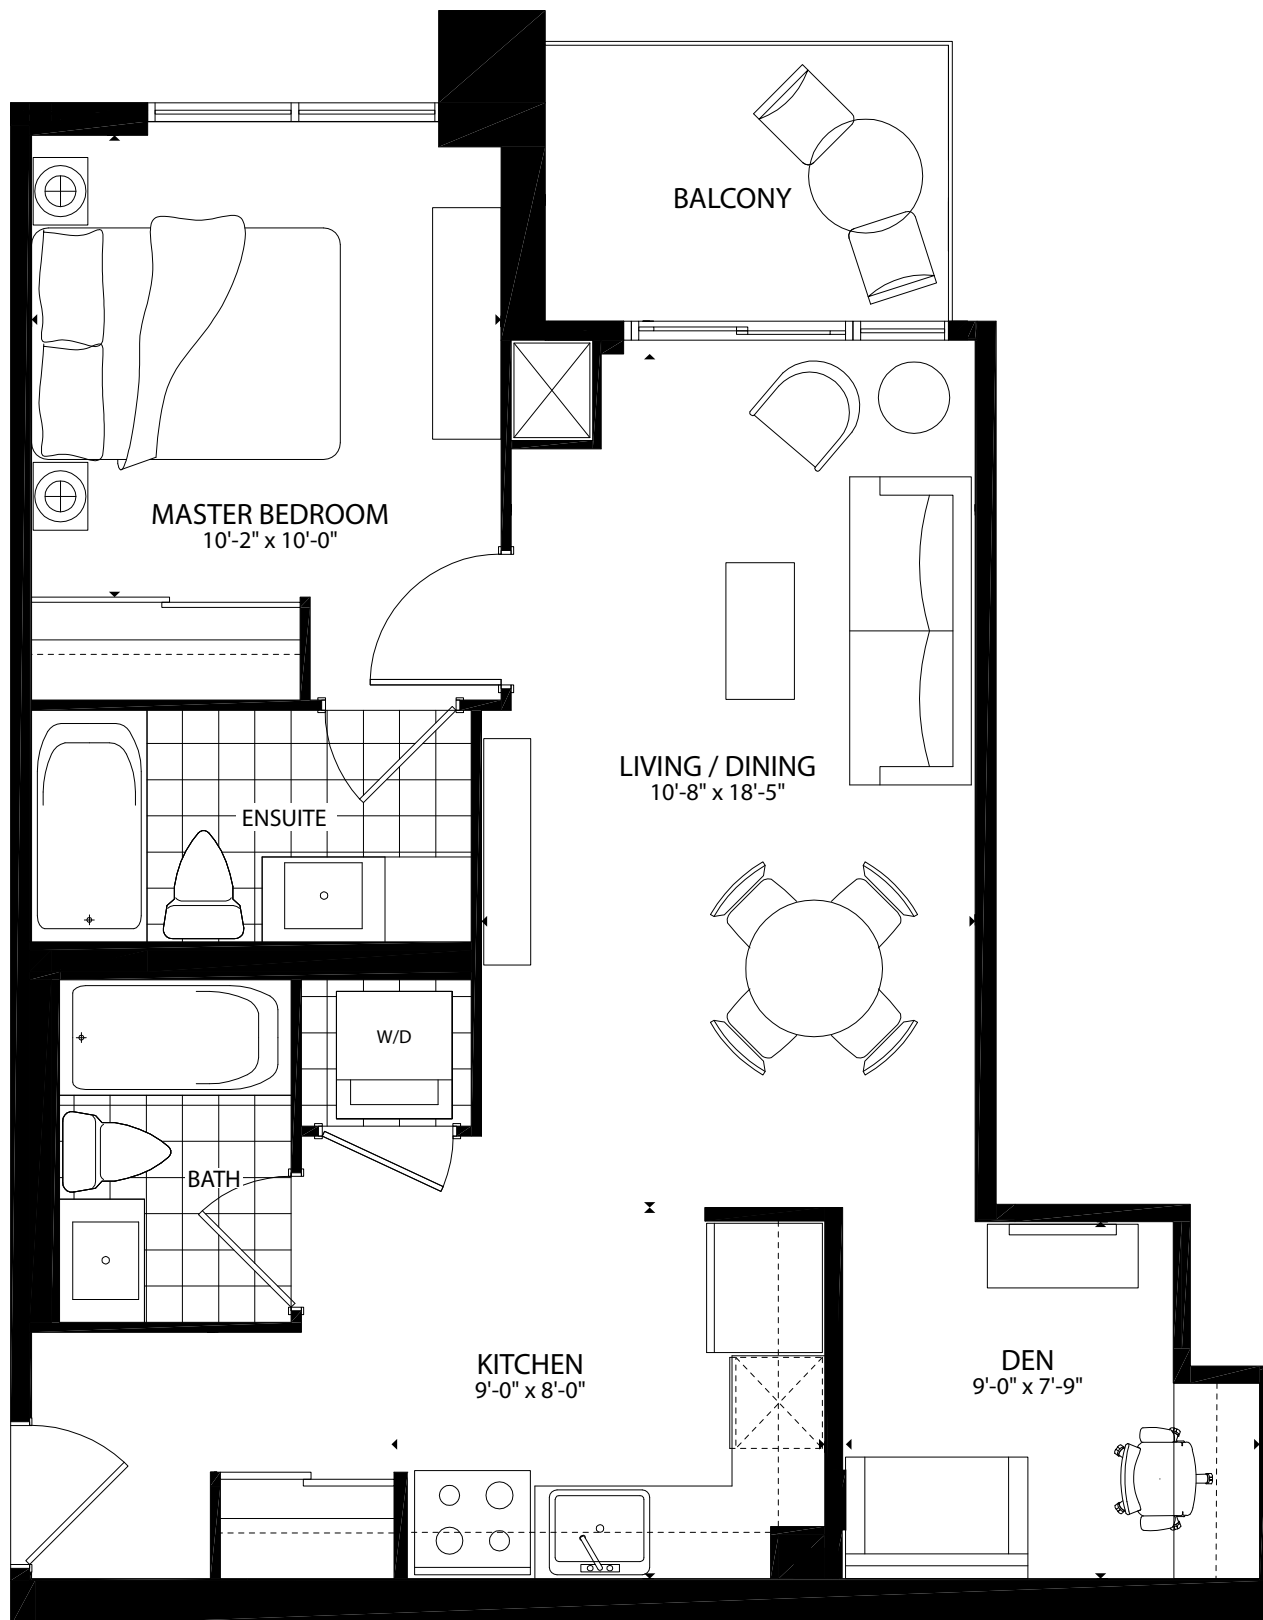

# micky 707 1 bed + den

interior 707 sq.ft. • balcony 53 sq.ft. • total 760 sq.ft.

FLOOR 8

FLOOR 9

FLOORS 10-23

NOTE: Floorplan and balcony sizes may vary depending on floors and unit locations in the building. Please see sales representative for further details. E. & O.E. 2013.