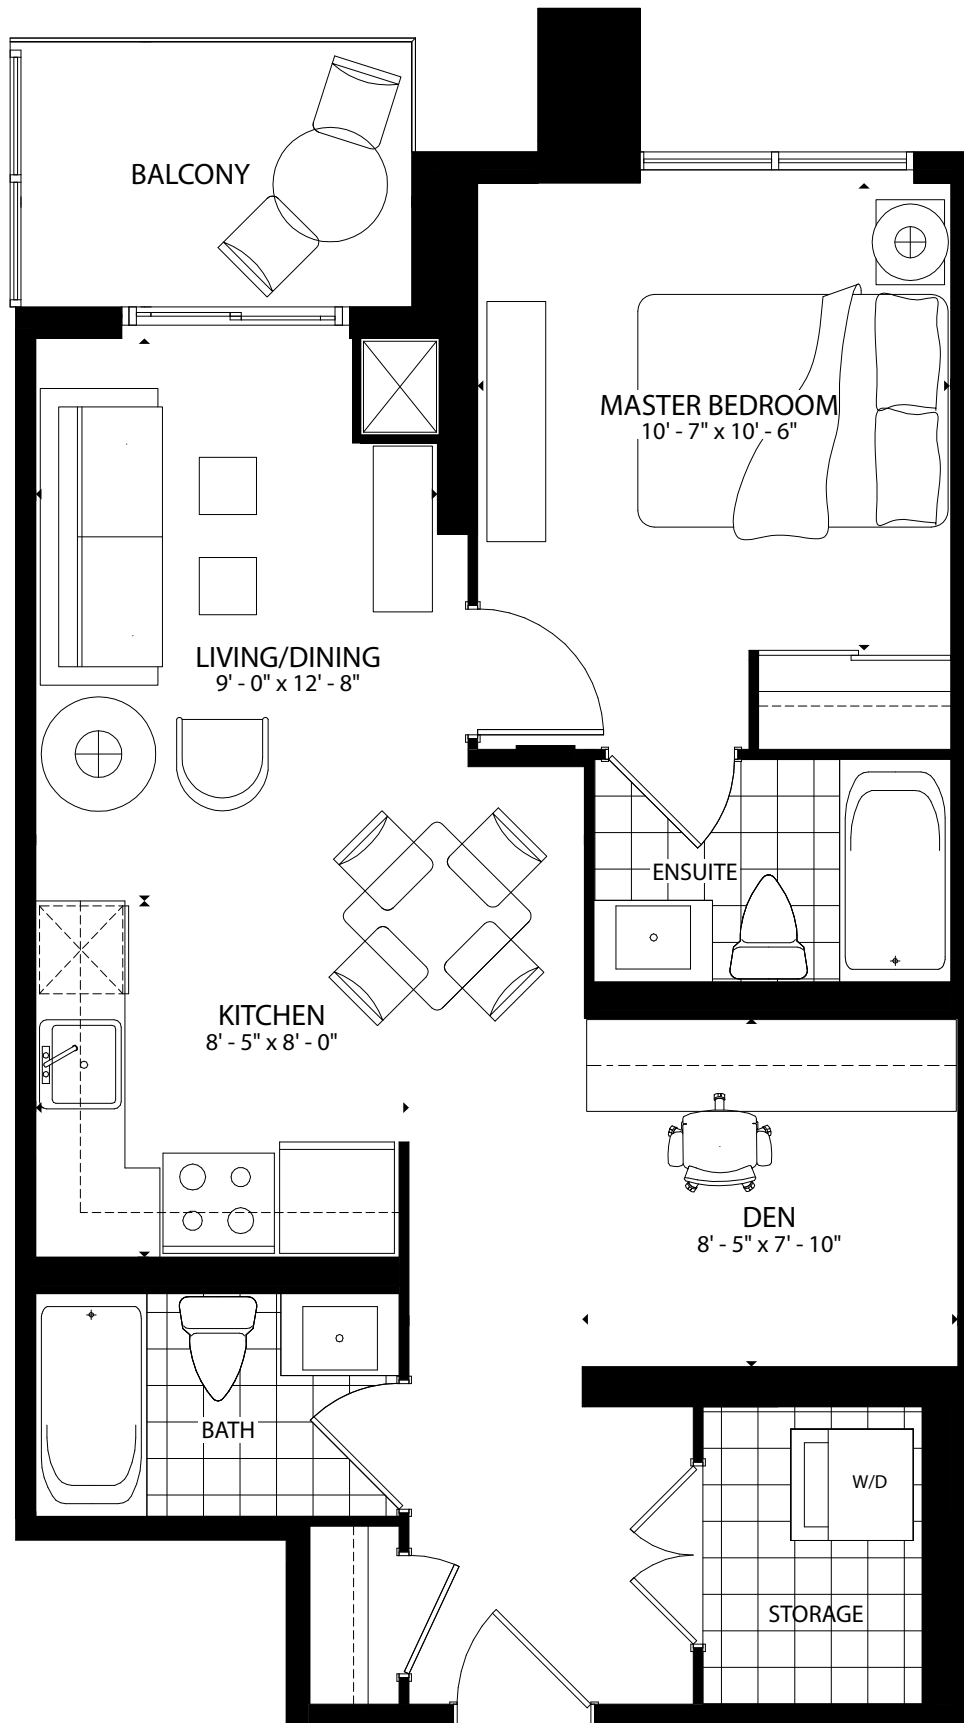

martin 707 1 bed + den

interior 707 sq.ft. • balcony 53 sq.ft. • total 760 sq.ft.

NOTE: Floorplan and balcony sizes may vary depending on floors and unit locations in the building. Please see sales representative for further details. E. & O.E. 2013.