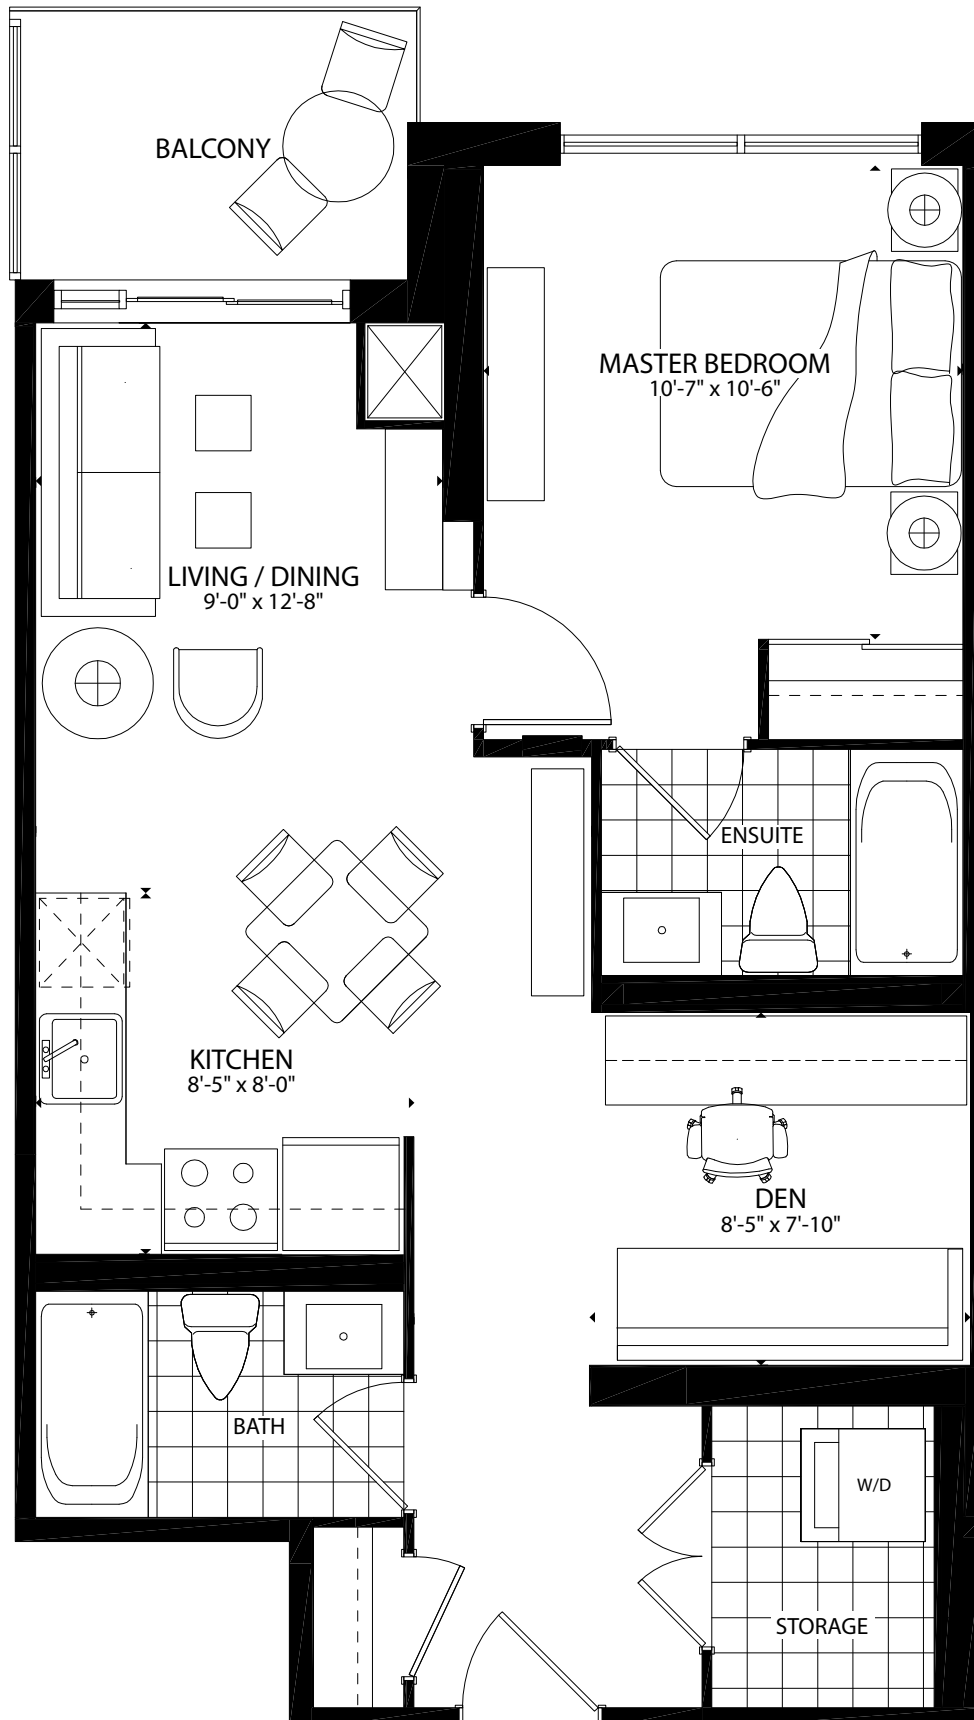

marshal 710 1 bed + den

interior 710 sq.ft. • balcony 53 sq.ft. • total 763 sq.ft.

FLOOR 2

FLOORS 3-4

NOTE: Floorplan and balcony sizes may vary depending on floors and unit locations in the building. Please see sales representative for further details. E. & O.E. 2013.