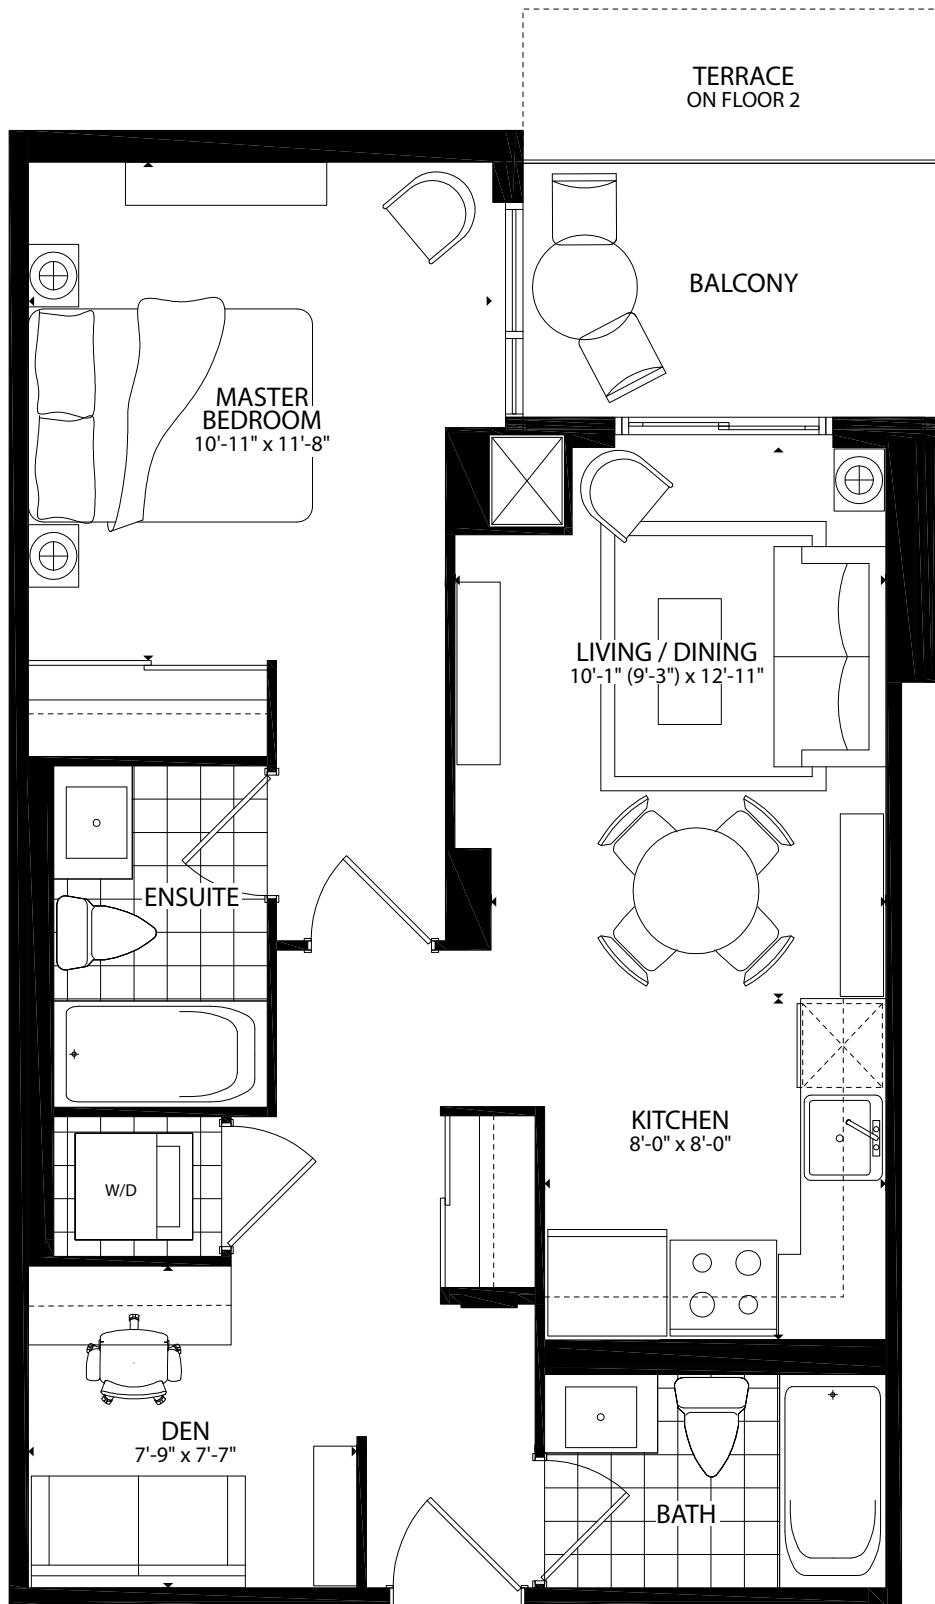

mario 677 1 bed + den

interior 677 sq.ft. • balcony 59 sq.ft. • total 736 sq.ft.
 • terrace 94 sq.ft. • total 771 sq.ft. (2nd floor)

FLOOR 2

FLOORS 3-4

FLOOR 5

FLOOR 6

FLOOR 7

FLOOR 8

NOTE: Floorplan and balcony sizes may vary depending on floors and unit locations in the building. Please see sales representative for further details. E. & O.E. 2013.