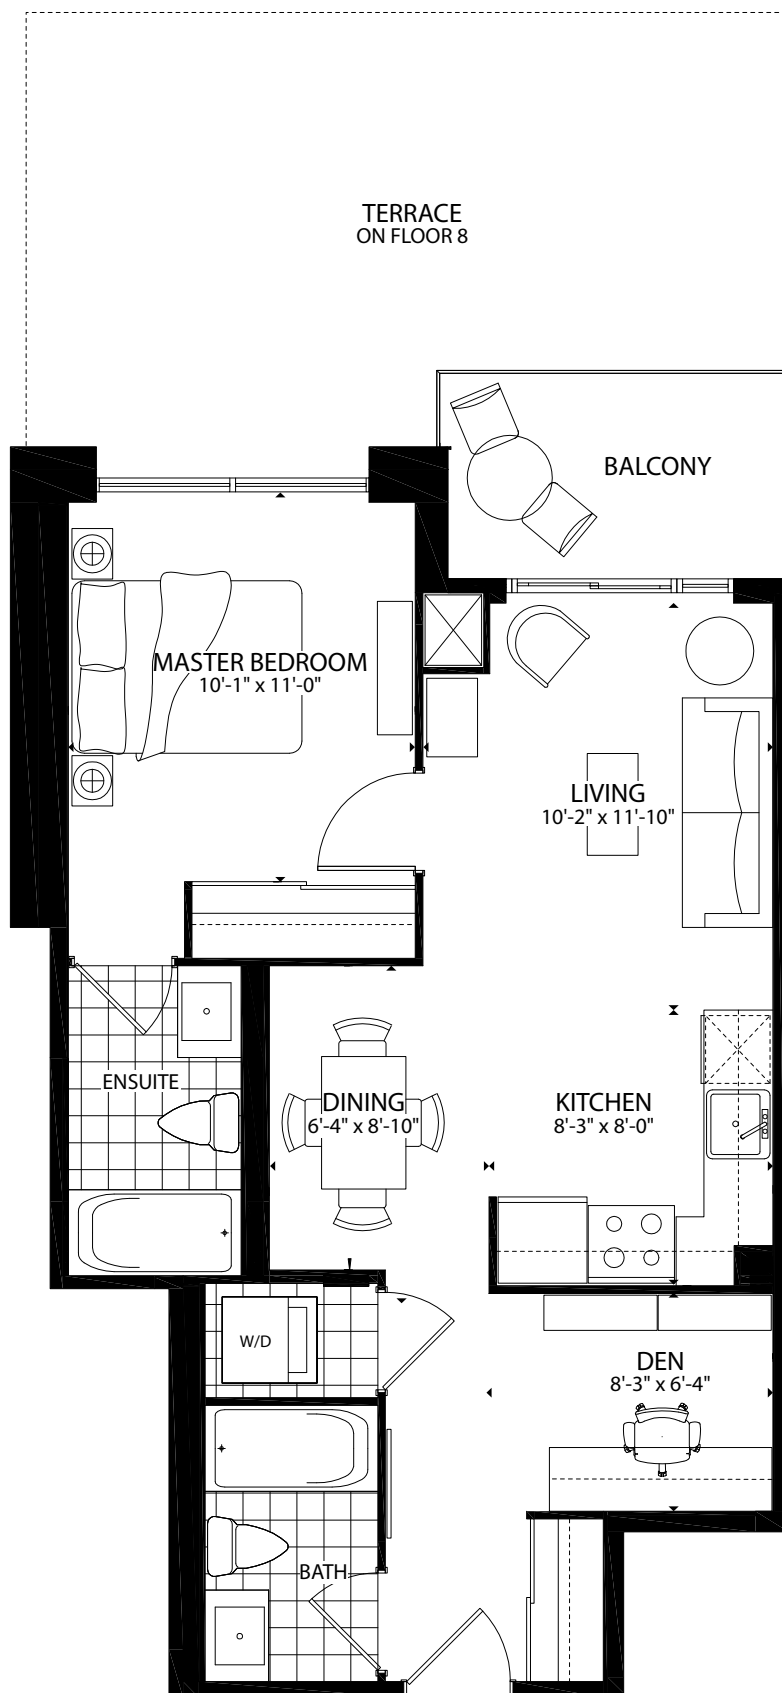

morris 681 1 bed + den

interior 681 sq.ft. • balcony 61 sq.ft. • total 742 sq.ft.
• terrace 333 sq.ft. • total 1,014 sq.ft. (8th floor)

FLOOR 8

FLOOR 9

FLOORS 10-23

NOTE: Floorplan and balcony sizes may vary depending on floors and unit locations in the building. Please see sales representative for further details. E. & O.E. 2013.