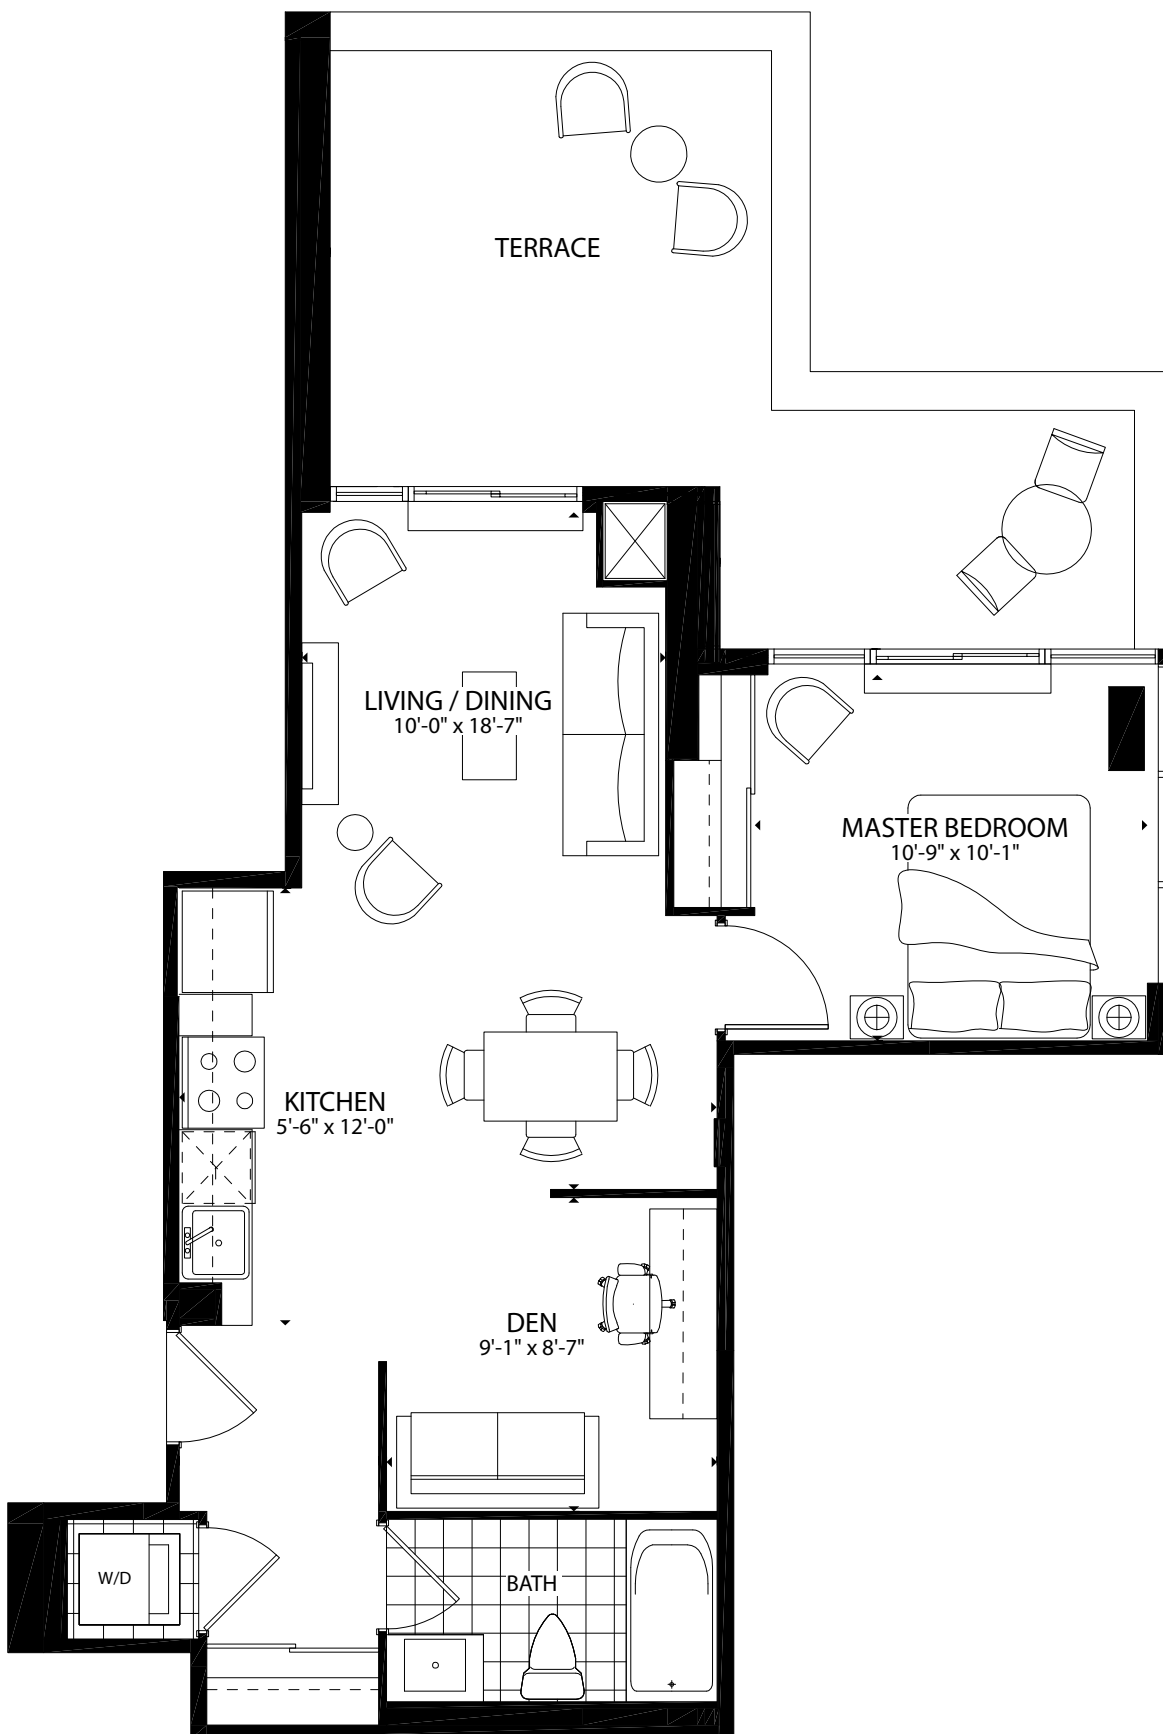

mason 658 1 bed + den

interior 658 sq.ft. • terrace 259 sq.ft. • total 917 sq.ft.

FLOOR 8

NOTE: Floorplan and balcony sizes may vary depending on floors and unit locations in the building. Please see sales representative for further details. E. & O.E. 2013.