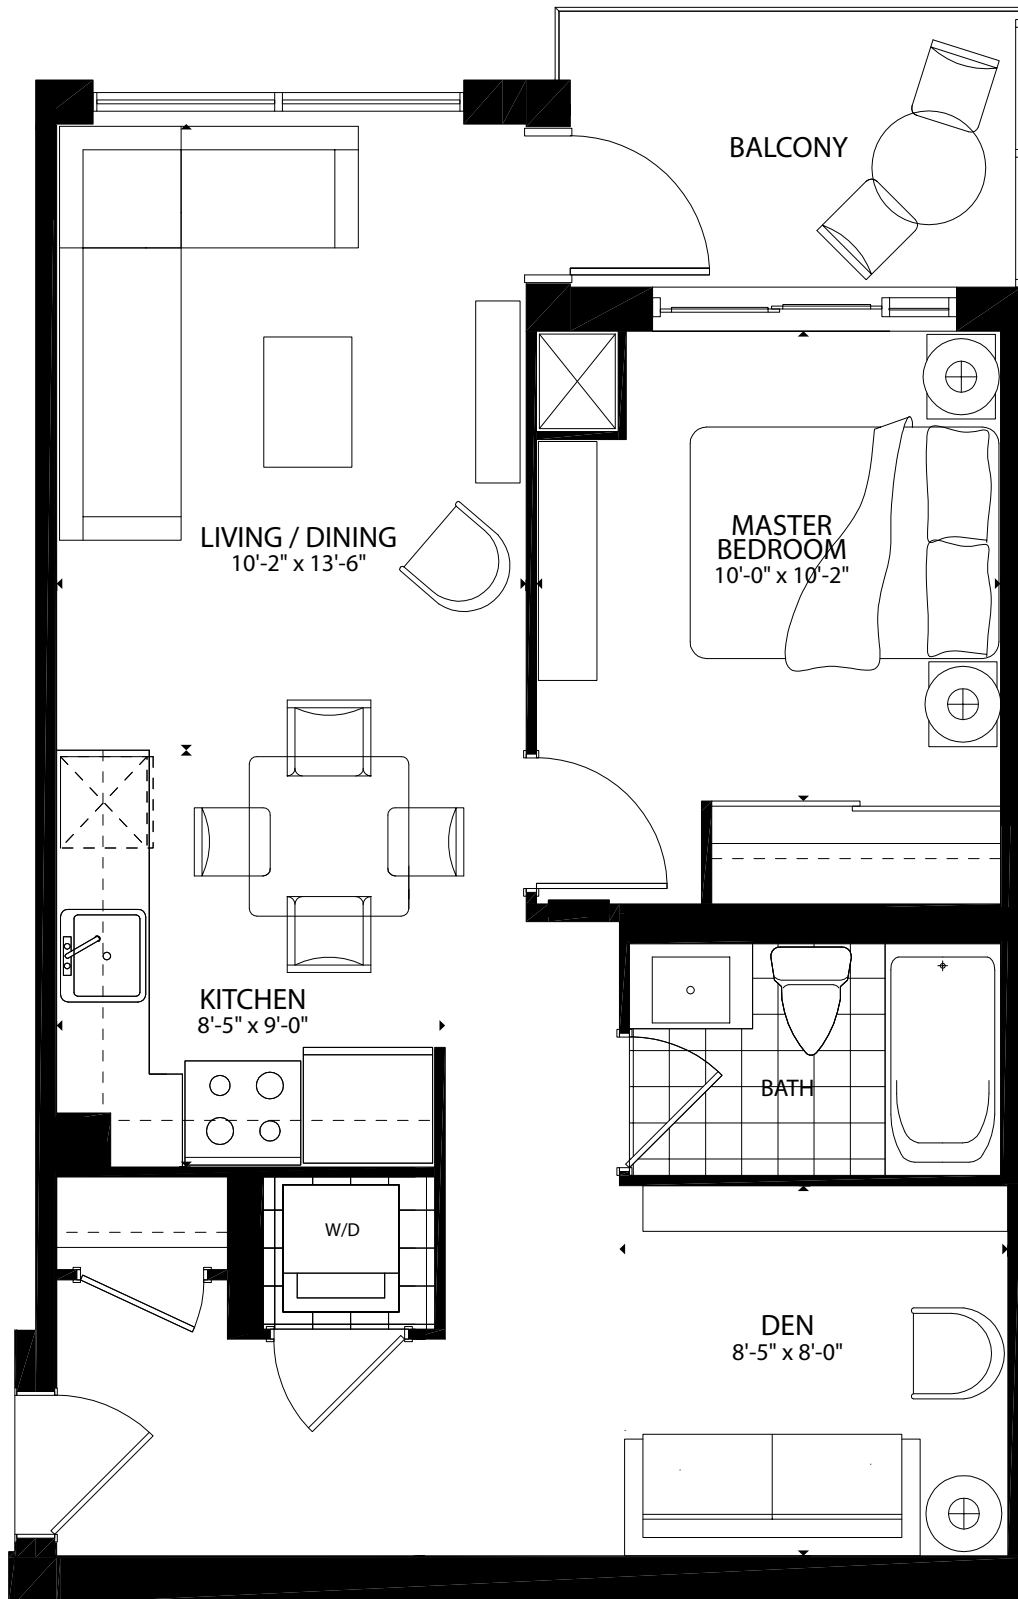

mike 658 1 bed + den

interior 658 sq.ft. • balcony 59 sq.ft. • total 717 sq.ft.

FLOOR 2

FLOORS 3-4

FLOOR 5

FLOOR 6

FLOOR 7

NOTE: Floorplan and balcony sizes may vary depending on floors and unit locations in the building. Please see sales representative for further details. E. & O.E. 2013.