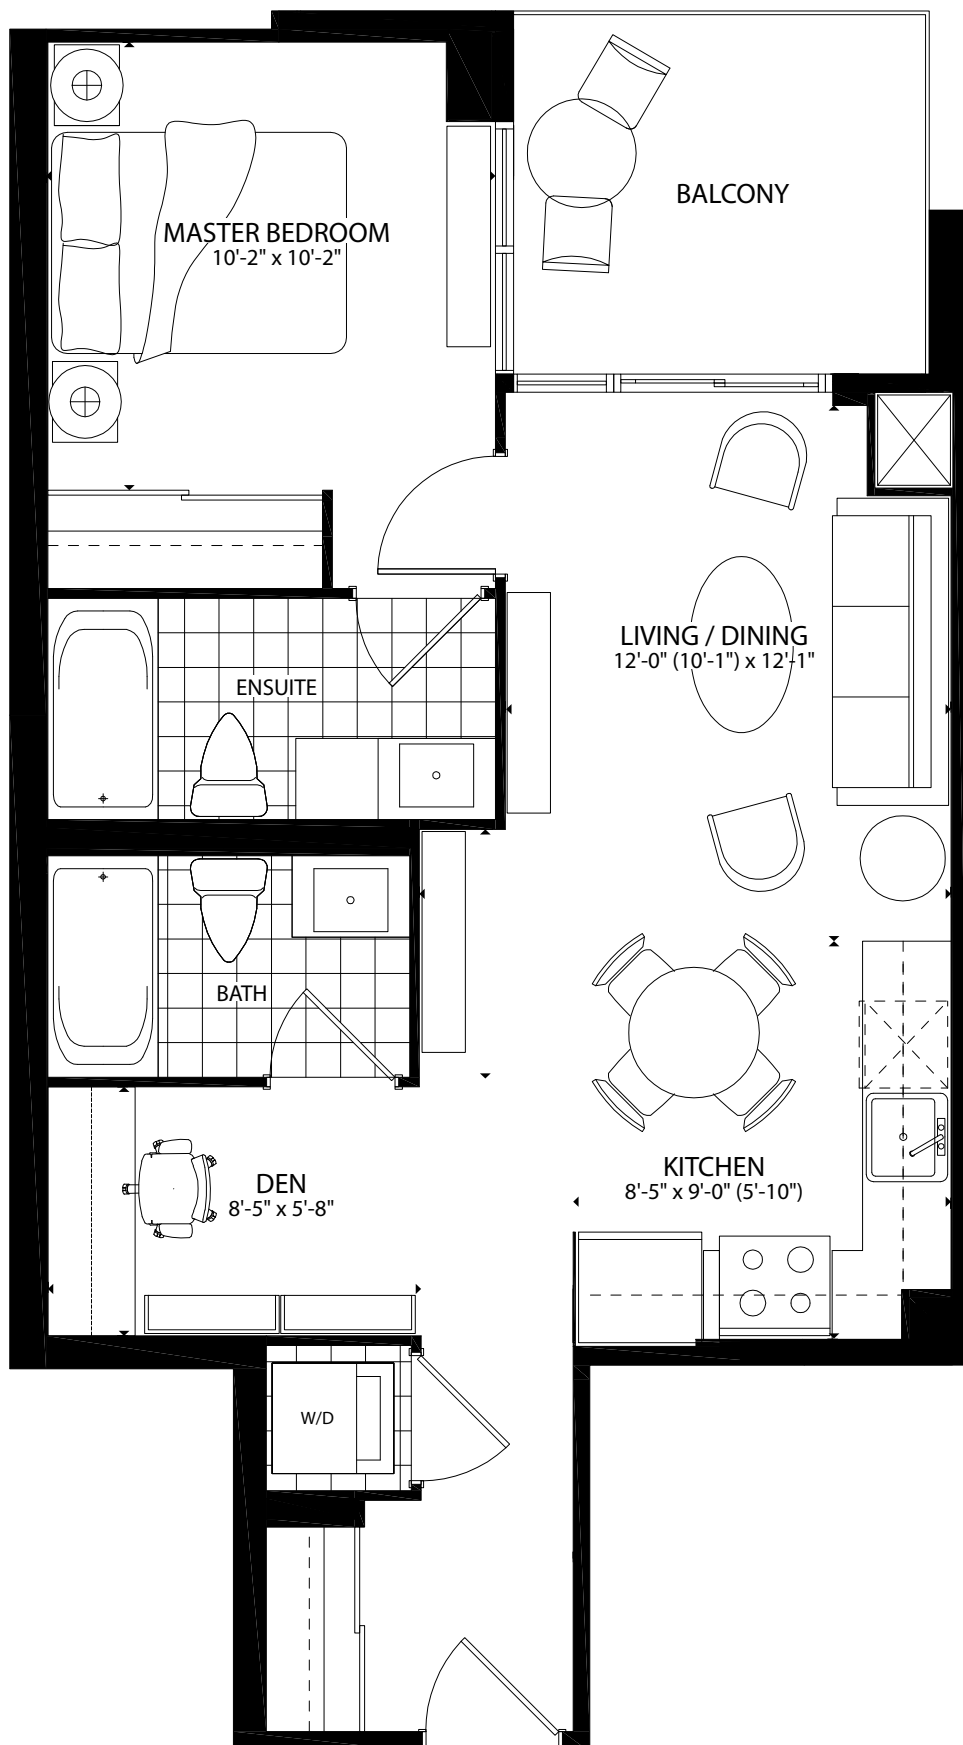

mitsch 650 1 bed + den

interior 650 sq.ft. • balcony 77 sq.ft. • total 727 sq.ft.

NOTE: Floorplan and balcony sizes may vary depending on floors and unit locations in the building. Please see sales representative for further details. E. & O.E. 2013.