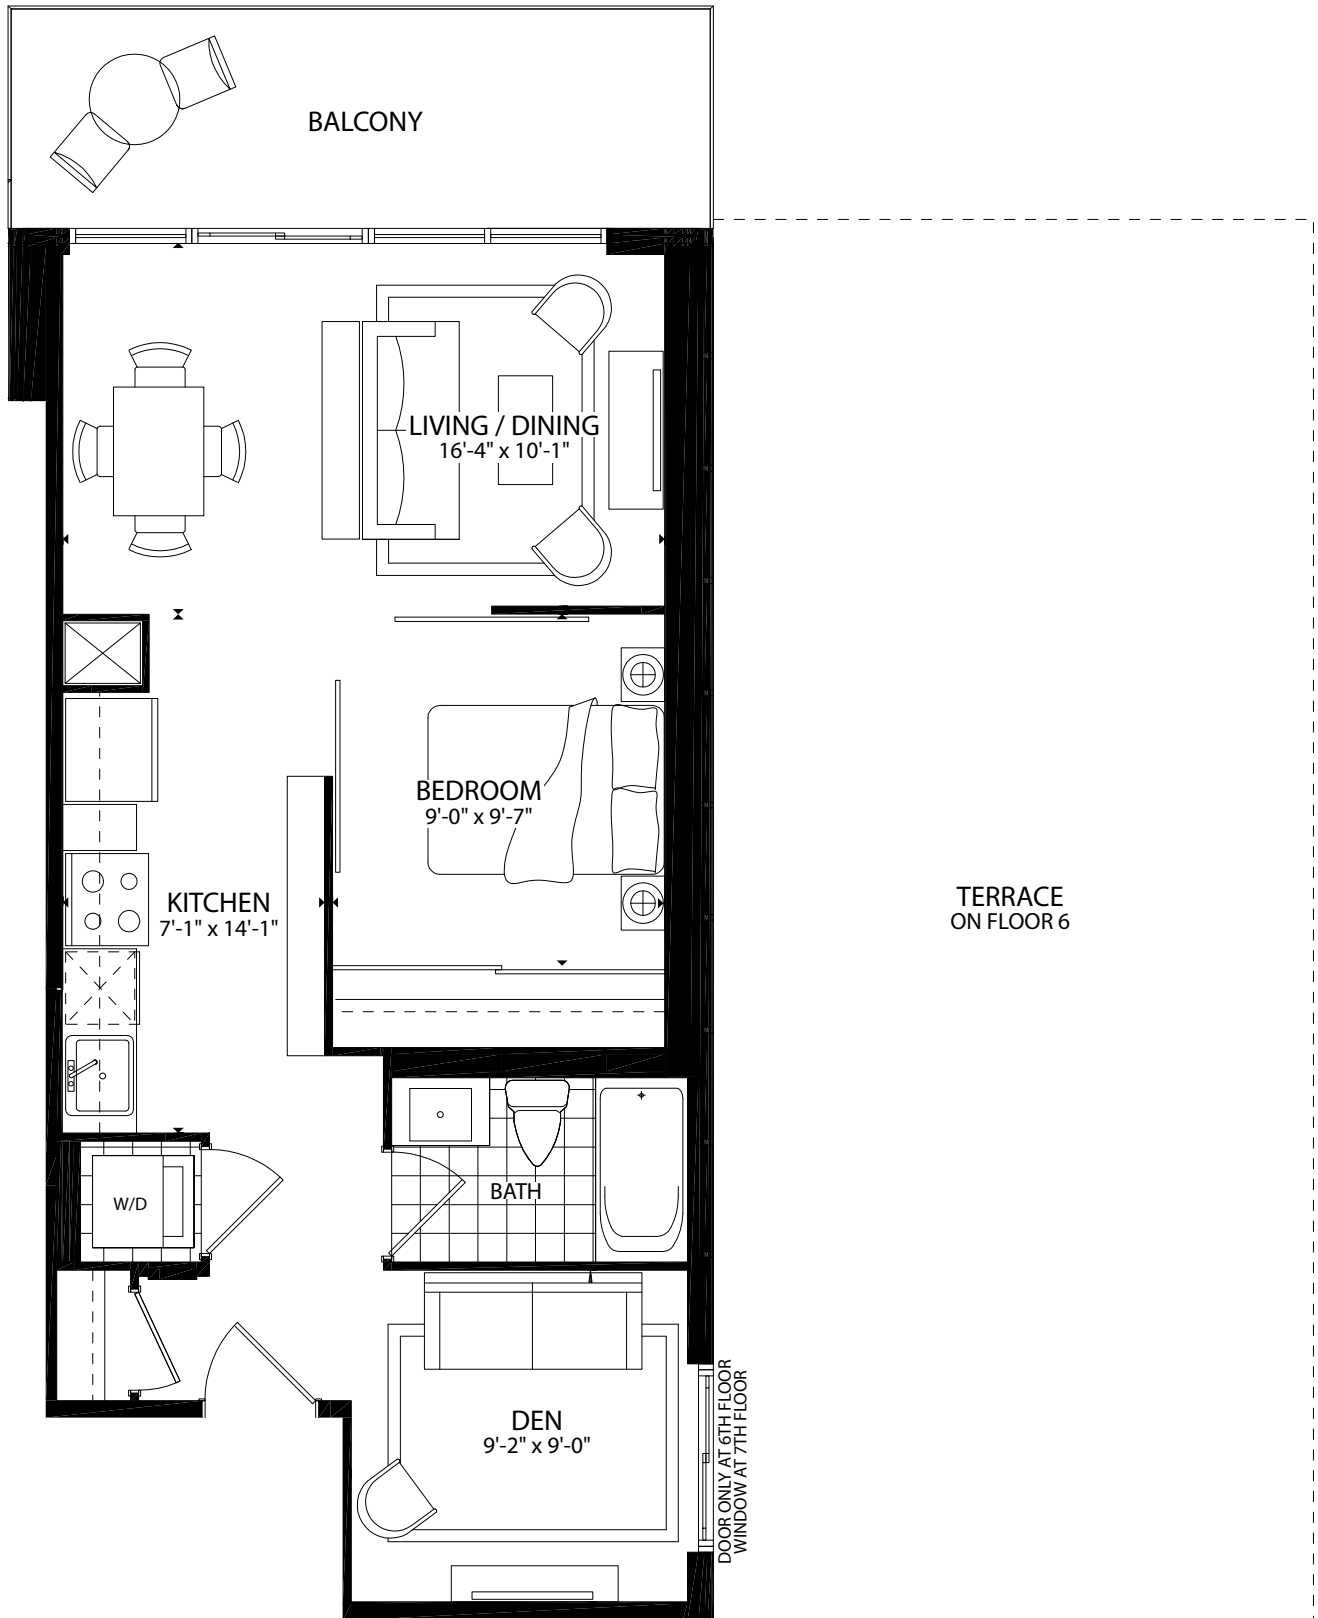

malvin 646 1 bed + den

interior 646 sq.ft. • balcony 116 sq.ft. • total 762 sq.ft. (7th Floor)

MARKHAM & ELLESMERE LIVING

• balcony 116 sq.ft. • terrace 609 sq.ft. • total 1,371 sq.ft. (6th Floor)

FLOOR 6

FLOOR 7

NOTE: Floorplan and balcony sizes may vary depending on floors and unit locations in the building. Please see sales representative for further details. E. & O.E. 2013.