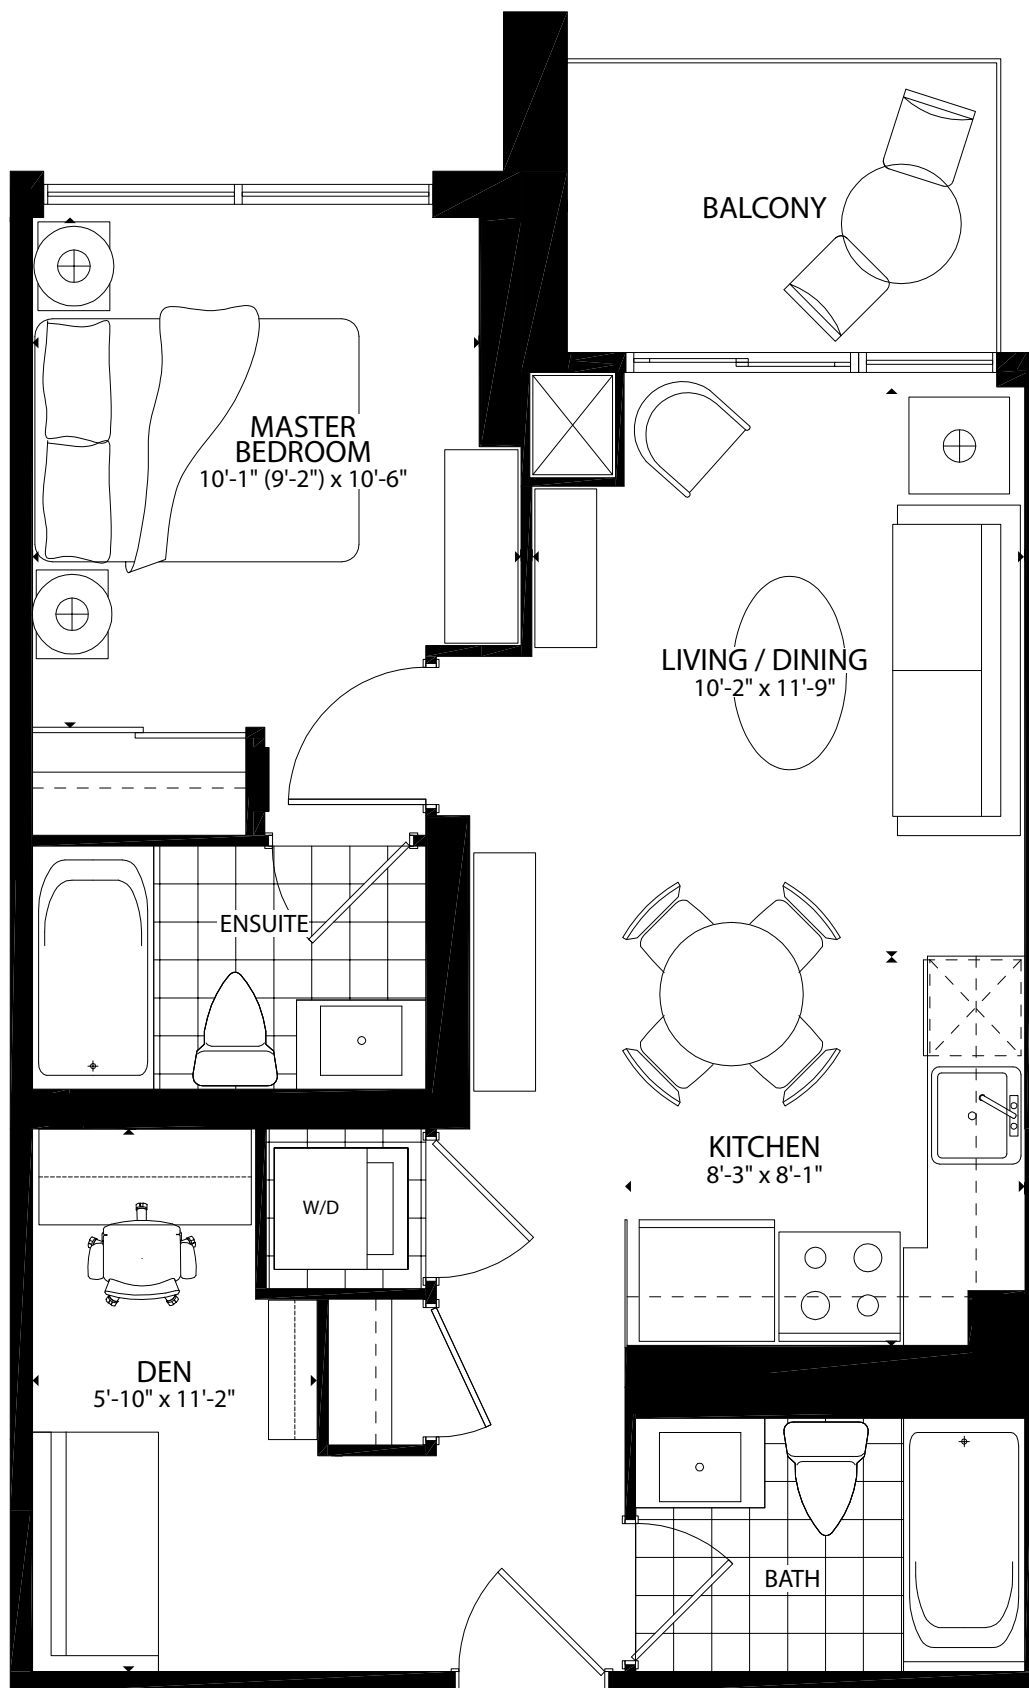

malcom 627 1 bed + den

interior 627 sq.ft. • balcony 53 sq.ft. • total 680 sq.ft.

FLOOR 2

FLOORS 3-4

FLOOR 5

FLOOR 6

FLOOR 7

NOTE: Floorplan and balcony sizes may vary depending on floors and unit locations in the building. Please see sales representative for further details. E. & O.E. 2013.