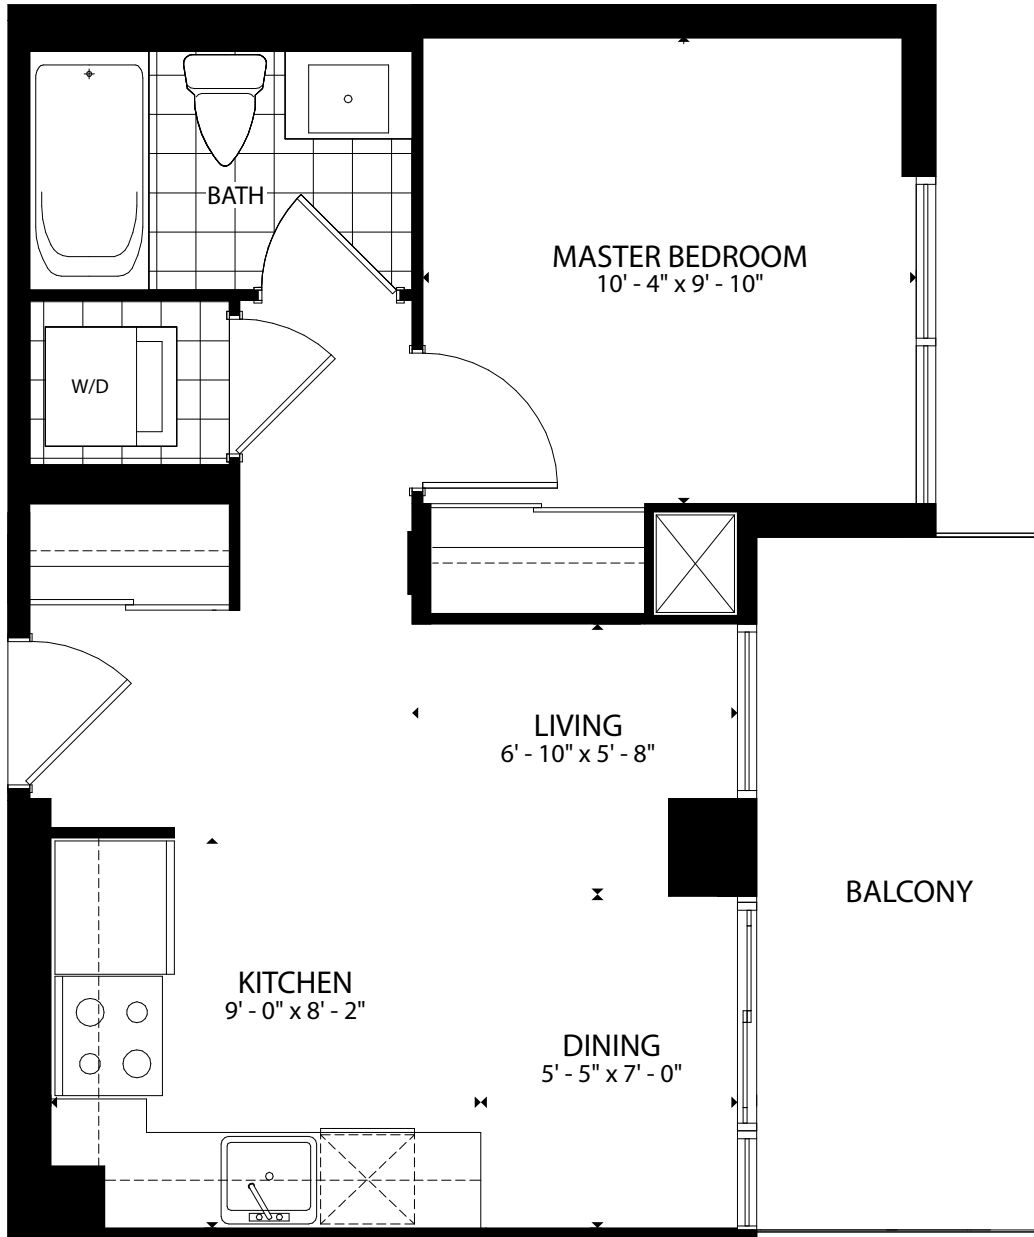

# terry 454 1 bed

interior 454 sq.ft. • balcony 88 sq.ft. • total 542 sq.ft.

FLOORS 3-4

FLOOR 5

NOTE: Floorplan and balcony sizes may vary depending on floors and unit locations in the building. Please see sales representative for further details. E. & O.E. 2013.