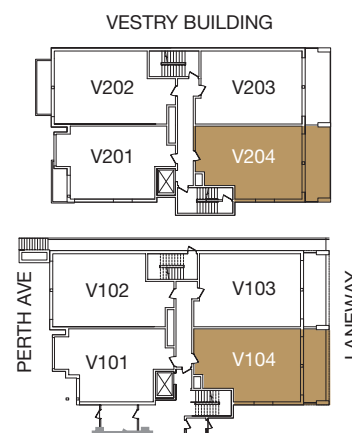

PLAN 5

1 BEDROOM
760 SQ.FT.
PLUS PATIO 193 SQ.FT.

VESTY

Generous 1 bedroom and den suite with an oversized patio.

East-facing, with abundant windows and a large eat-in kitchen.

V104
(V204, 760 sq.ft., plus balcony 189 sq.ft.)

All areas and stated room dimensions are approximate. Sizes and specifications are subject to change without notice. E. & O. E.