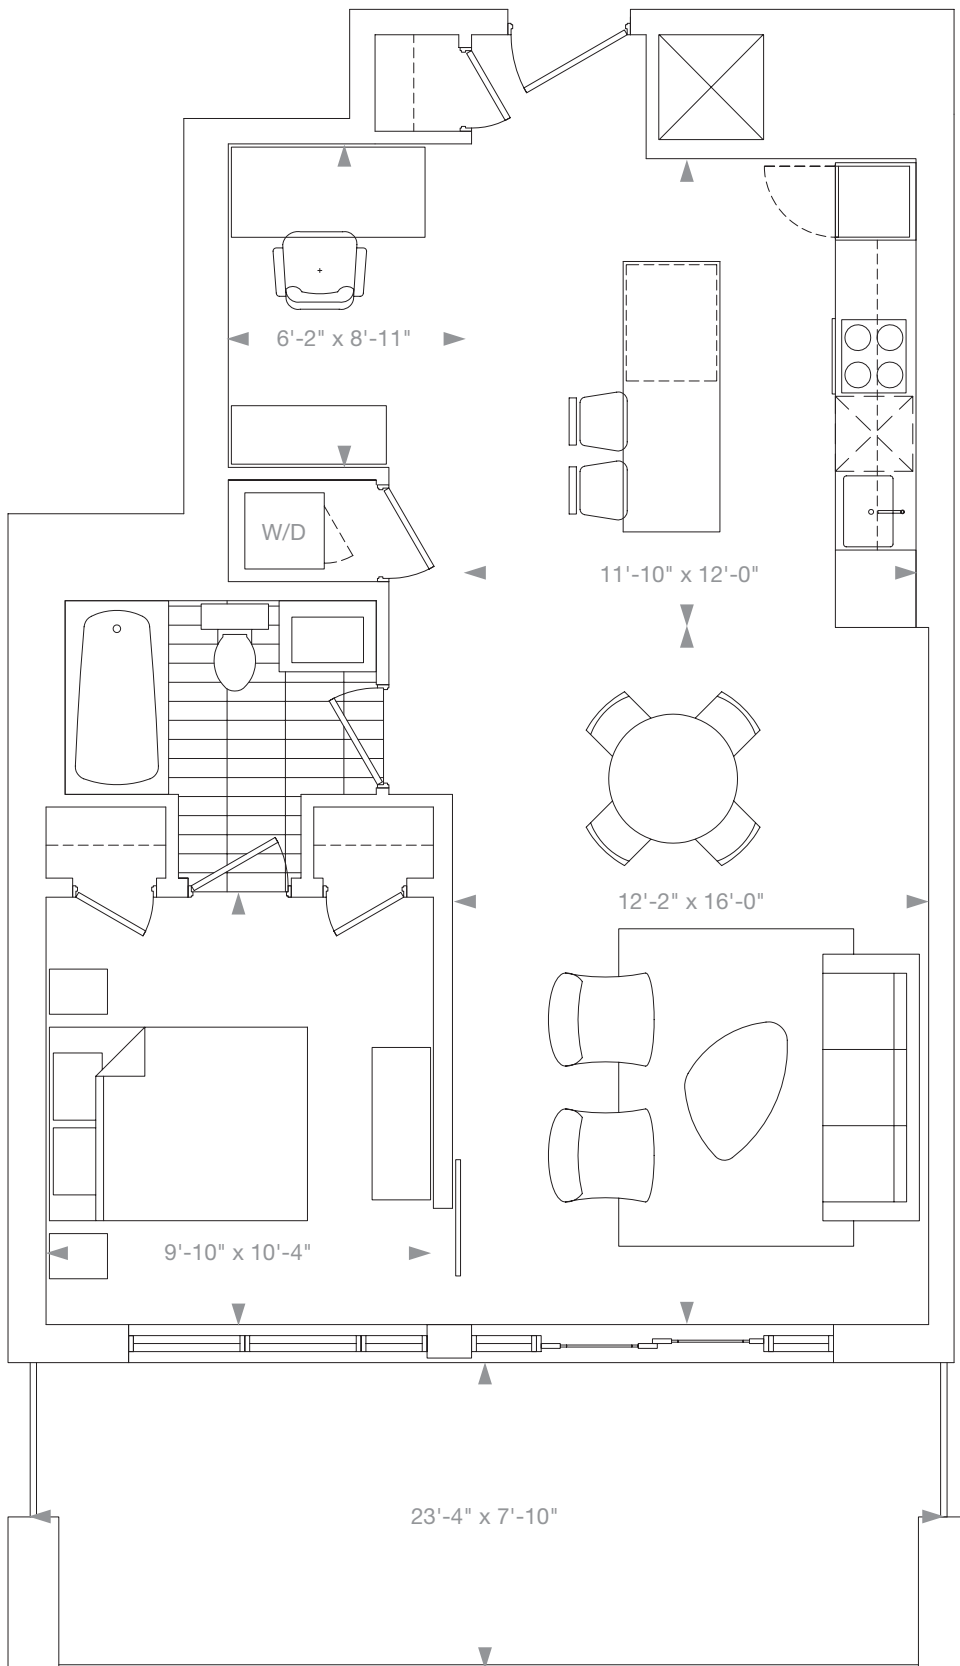

PLAN 5

1 BEDROOM
760 SQ.FT.
PLUS PATIO 193 SQ.FT.

VESTY

Generous 1 bedroom and den suite with an oversized patio.

East-facing, with abundant windows and a large eat-in kitchen.

V104
(V204, 760 sq.ft., plus balcony 189 sq.ft.)

All areas and stated room dimensions are approximate. Sizes and specifications are subject to change without notice. E. & O. E.